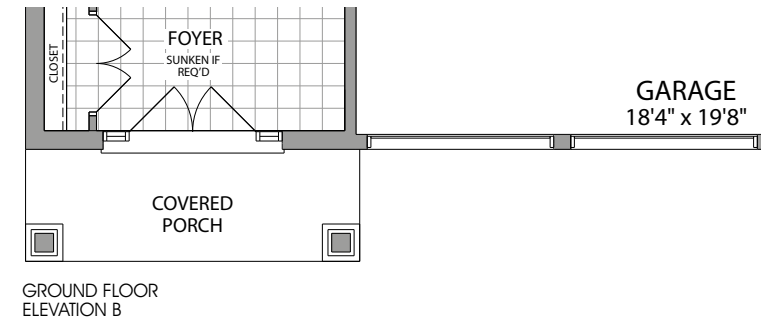

# The Palm

Elv. A, B & C 3002 sq.ft.

# The Palm

Elv. A, B & C 3002 sq.ft.

ELEVATION C

ELEVATION B

ELEVATION A

# The Palm – Elev. A, B & C 3002 sq.ft.

ELEVATION A - 3002 SQ. FT.

ELEVATION B - 3002 SQ. FT.

ELEVATION C - 3002 SQ. FT.

Prices, figures, illustrations, sizes, features and finishes are subject to change without notice. Areas and dimensions are approximate and actual usable floor space may vary from the stated area. Layout may be reverse of the unit purchased. E. & O.E. February 2020