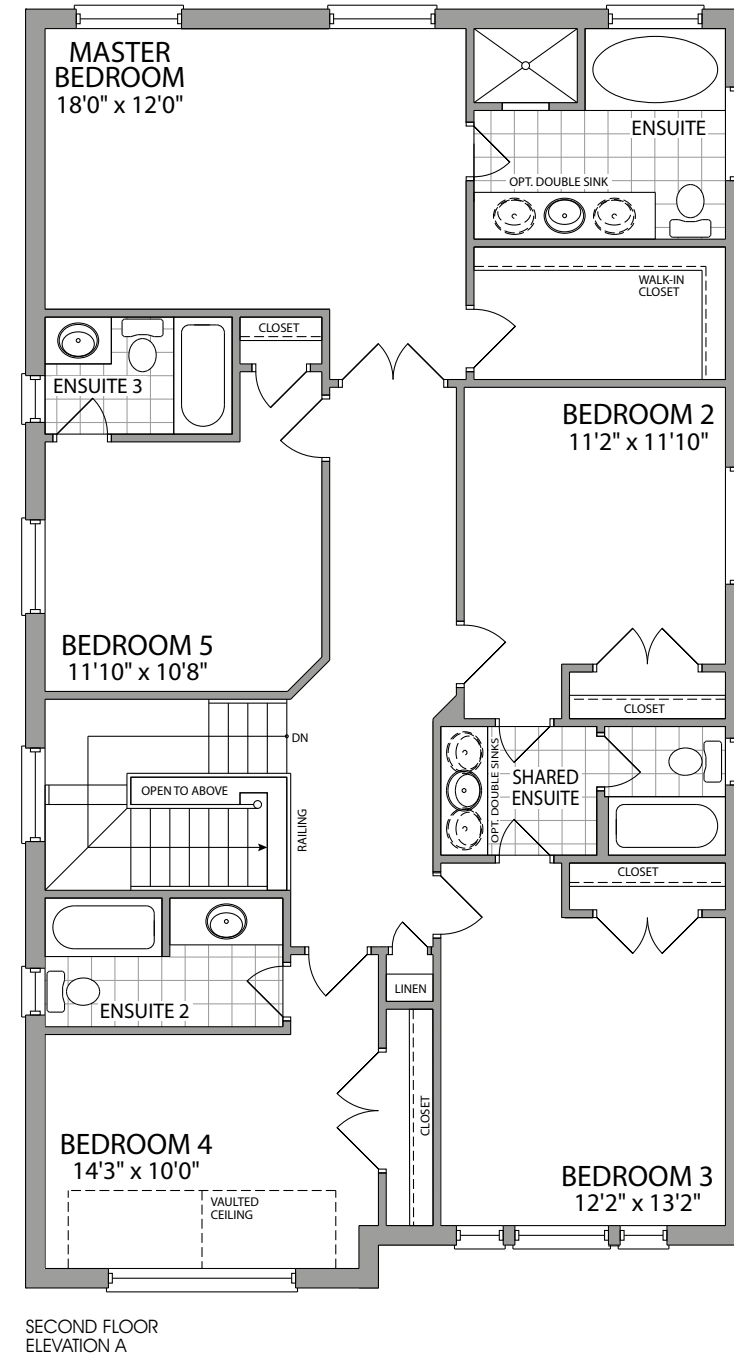

# The Palm

Elv. A, B & C 3002 sq.ft.

# The Palm

Elv. A, B & C 3002 sq.ft.

ELEVATION C

ELEVATION B

ELEVATION A

# The Palm – Elev. A, B & C 3002 sq.ft.

ELEVATION A - 3002 SQ. FT.

ELEVATION B - 3002 SQ. FT.

ELEVATION C - 3002 SQ. FT.

Prices, figures, illustrations, sizes, features and finishes are subject to change without notice. Areas and dimensions are approximate and actual usable floor space may vary from the stated area. Layout may be reverse of the unit purchased. E. & O.E. February 2020