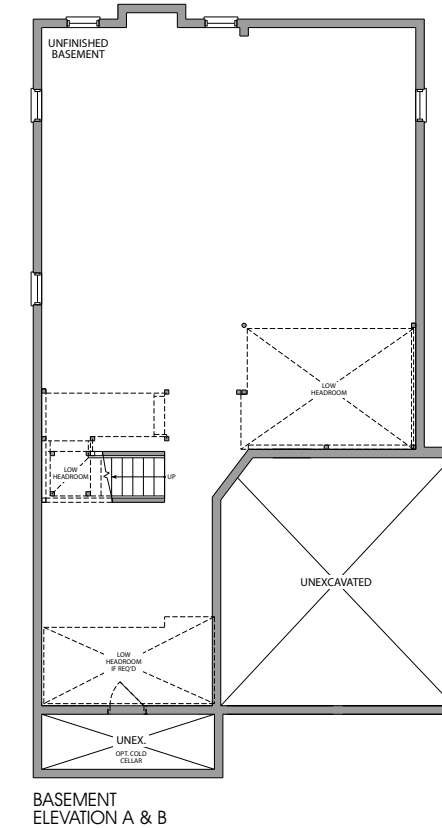

# The Palm

Elv. A, B & C 3002 sq.ft.

# The Palm

Elv. A, B & C 3002 sq.ft.

ELEVATION C

ELEVATION B

ELEVATION A

# The Palm – Elev. A, B & C 3002 sq.ft.

ELEVATION A - 3002 SQ. FT.

ELEVATION B - 3002 SQ. FT.

ELEVATION C - 3002 SQ. FT.

Prices, figures, illustrations, sizes, features and finishes are subject to change without notice. Areas and dimensions are approximate and actual usable floor space may vary from the stated area. Layout may be reverse of the unit purchased. E. & O.E. February 2020