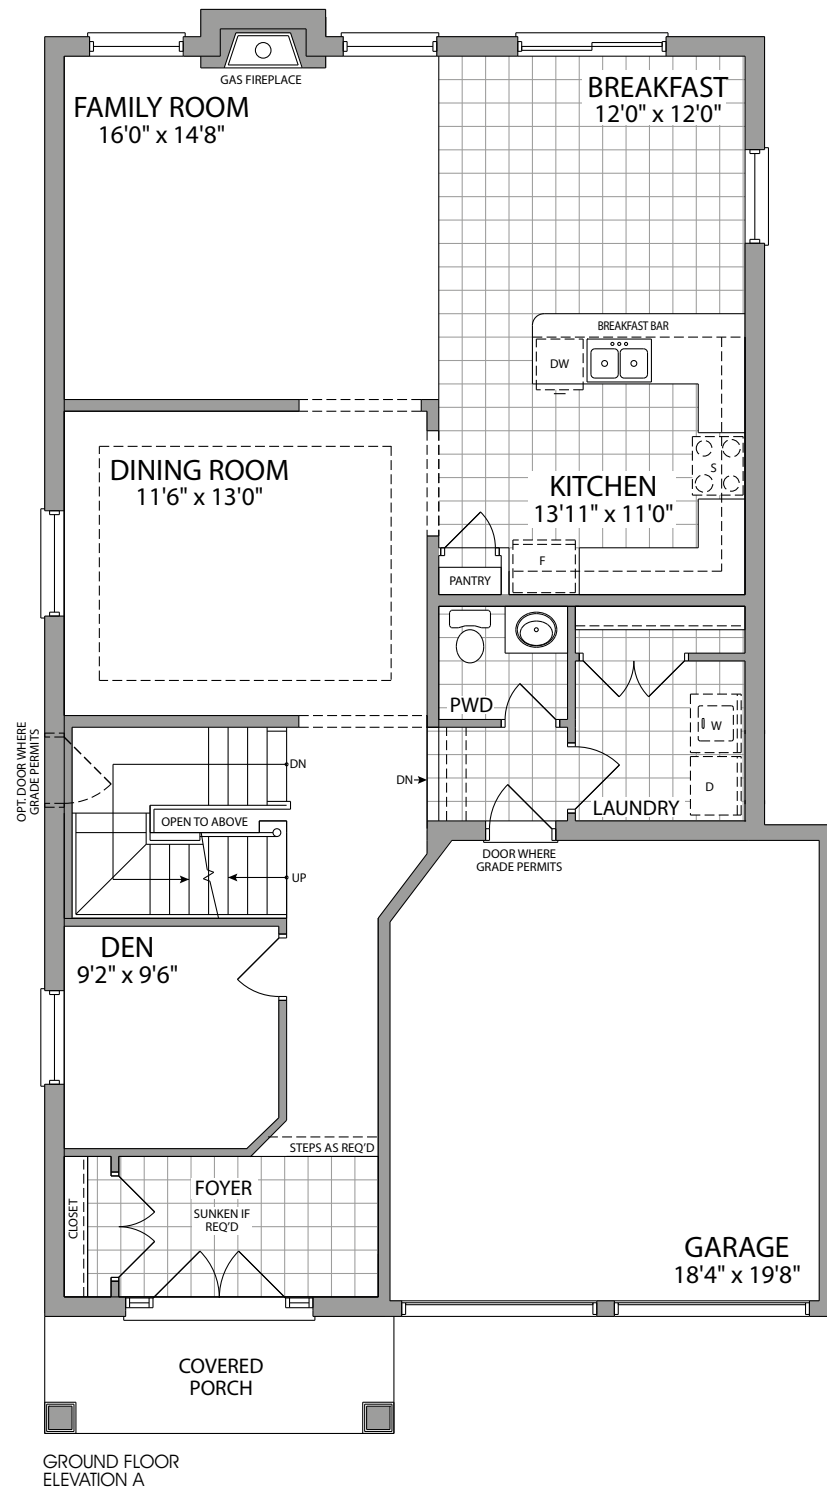

# The Palm

Elv. A, B & C 3002 sq.ft.

# The Palm

Elv. A, B & C 3002 sq.ft.

ELEVATION C

ELEVATION B

ELEVATION A

# The Palm – Elev. A, B & C 3002 sq.ft.

ELEVATION A - 3002 SQ. FT.

ELEVATION B - 3002 SQ. FT.

ELEVATION C - 3002 SQ. FT.

Prices, figures, illustrations, sizes, features and finishes are subject to change without notice. Areas and dimensions are approximate and actual usable floor space may vary from the stated area. Layout may be reverse of the unit purchased. E. & O.E. February 2020