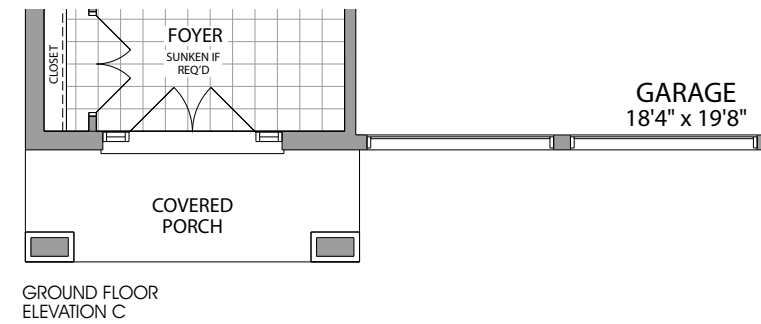

# The Palm

Elv. A, B & C 3002 sq.ft.

# The Palm

Elv. A, B & C 3002 sq.ft.

ELEVATION C

ELEVATION B

ELEVATION A

# The Palm – Elev. A, B & C 3002 sq.ft.

ELEVATION A - 3002 SQ. FT.

ELEVATION B - 3002 SQ. FT.

ELEVATION C - 3002 SQ. FT.

Prices, figures, illustrations, sizes, features and finishes are subject to change without notice. Areas and dimensions are approximate and actual usable floor space may vary from the stated area. Layout may be reverse of the unit purchased. E. & O.E. February 2020