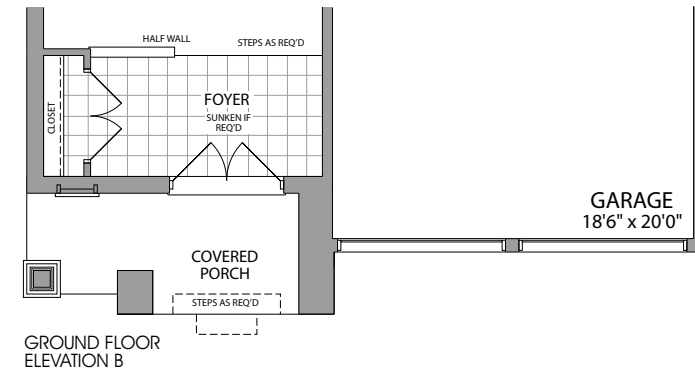

# The Myrtle

Elv. A, B & C 2531 sq.ft.

ELEVATION C

ELEVATION B

ELEVATION A

# The Myrtle – Elev. A, B & C 2531 sq.ft.

**ELEVATION A - 2531 SQ. FT.**

**ELEVATION B - 2531 SQ. FT.**

**ELEVATION C - 2531 SQ. FT.**

Prices, figures, illustrations, sizes, features and finishes are subject to change without notice. Areas and dimensions are approximate and actual usable floor space may vary from the stated area. Layout may be reverse of the unit purchased. E. & O.E. February 2020