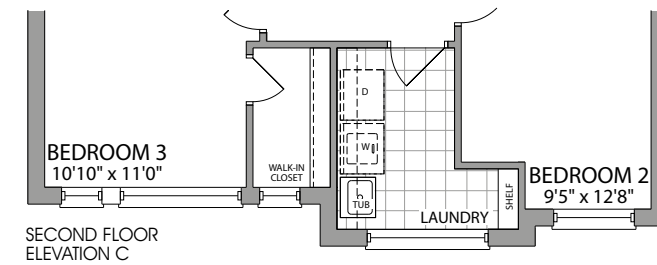

# The Myrtle

Elv. A, B & C 2531 sq.ft.

ELEVATION C

ELEVATION B

ELEVATION A

# The Myrtle – Elev. A, B & C 2531 sq.ft.

**ELEVATION A - 2531 SQ. FT.**

**ELEVATION B - 2531 SQ. FT.**

**ELEVATION C - 2531 SQ. FT.**

Prices, figures, illustrations, sizes, features and finishes are subject to change without notice. Areas and dimensions are approximate and actual usable floor space may vary from the stated area. Layout may be reverse of the unit purchased. E. & O.E. February 2020