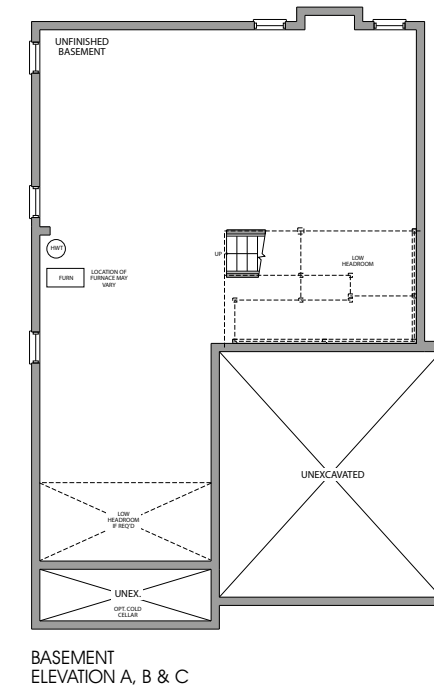

# The Myrtle

Elv. A, B & C 2531 sq.ft.

# The Myrtle

Elv. A, B & C 2531 sq.ft.

ELEVATION C

ELEVATION B

ELEVATION A

# The Myrtle – Elev. A, B & C 2531 sq.ft.

**ELEVATION A - 2531 SQ. FT.**

**ELEVATION B - 2531 SQ. FT.**

**ELEVATION C - 2531 SQ. FT.**

Prices, figures, illustrations, sizes, features and finishes are subject to change without notice. Areas and dimensions are approximate and actual usable floor space may vary from the stated area. Layout may be reverse of the unit purchased. E. & O.E. February 2020