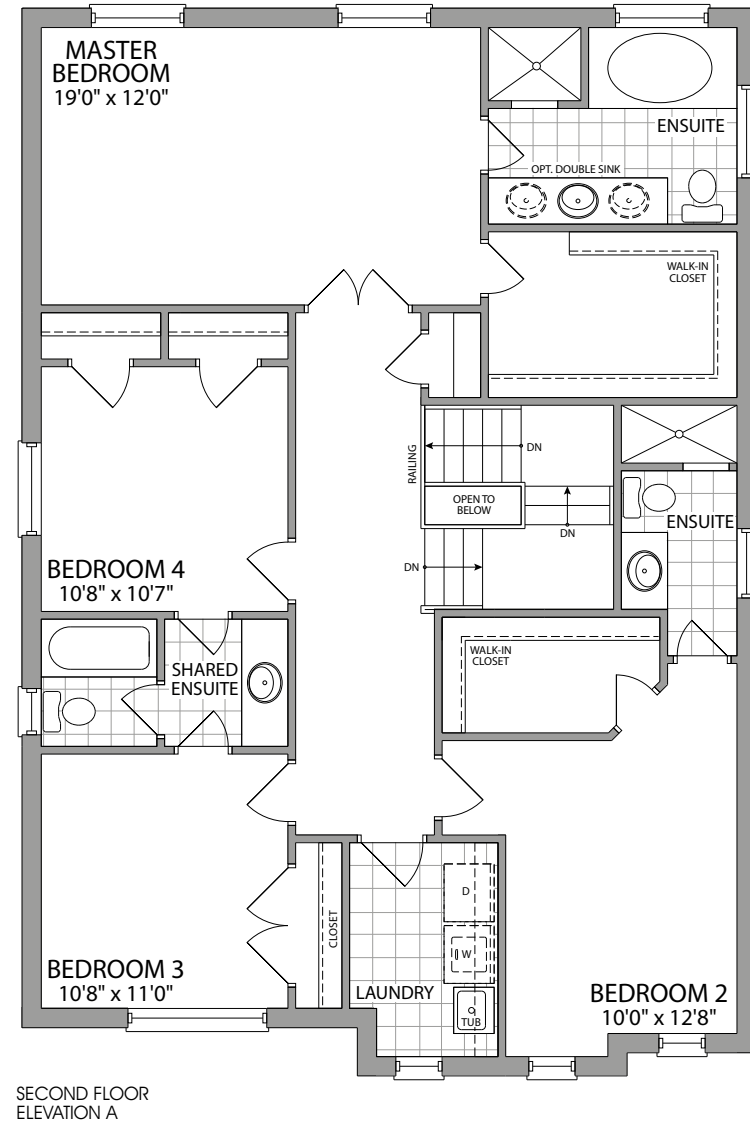

# The Myrtle

Elv. A, B & C 2531 sq.ft.

# The Myrtle

Elv. A, B & C 2531 sq.ft.

ELEVATION C

ELEVATION B

ELEVATION A

# The Myrtle – Elev. A, B & C 2531 sq.ft.

**ELEVATION A - 2531 SQ. FT.**

**ELEVATION B - 2531 SQ. FT.**

**ELEVATION C - 2531 SQ. FT.**

Prices, figures, illustrations, sizes, features and finishes are subject to change without notice. Areas and dimensions are approximate and actual usable floor space may vary from the stated area. Layout may be reverse of the unit purchased. E. & O.E. February 2020