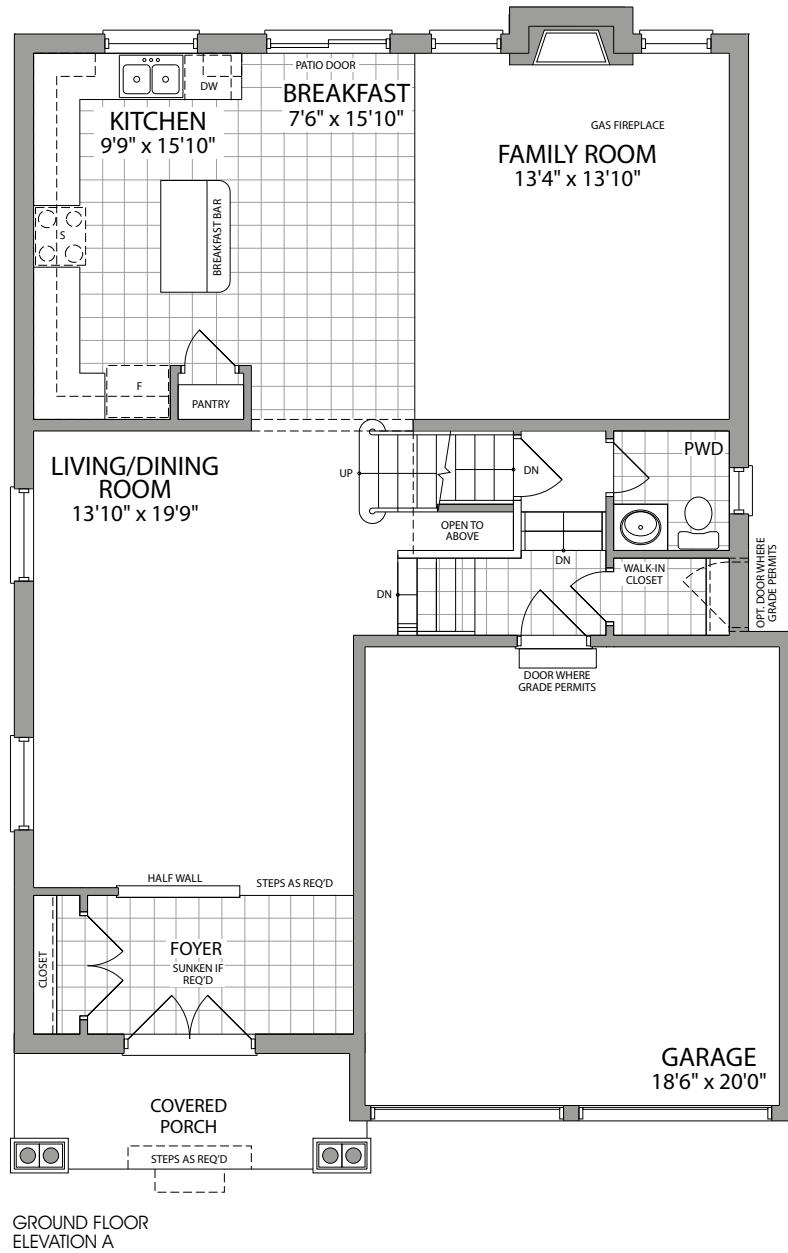

# The Myrtle

Elv. A, B & C 2531 sq.ft.

# The Myrtle

Elv. A, B & C 2531 sq.ft.

ELEVATION C

ELEVATION B

ELEVATION A

# The Myrtle – Elev. A, B & C 2531 sq.ft.

**ELEVATION A - 2531 SQ. FT.**

**ELEVATION B - 2531 SQ. FT.**

**ELEVATION C - 2531 SQ. FT.**

Prices, figures, illustrations, sizes, features and finishes are subject to change without notice. Areas and dimensions are approximate and actual usable floor space may vary from the stated area. Layout may be reverse of the unit purchased. E. & O.E. February 2020