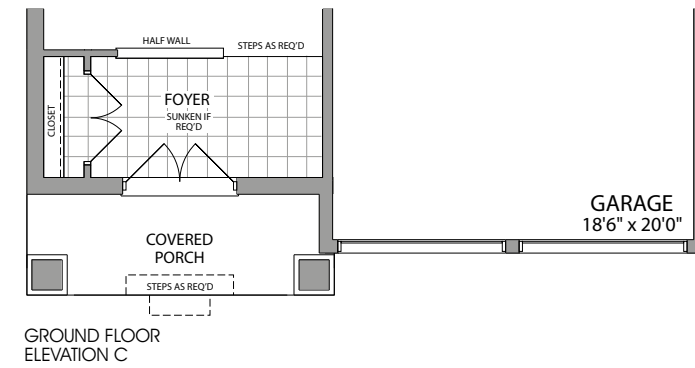

# The Myrtle

Elv. A, B & C 2531 sq.ft.

# The Myrtle

Elv. A, B & C 2531 sq.ft.

ELEVATION C

ELEVATION B

ELEVATION A

# The Myrtle – Elev. A, B & C 2531 sq.ft.

**ELEVATION A - 2531 SQ. FT.**

**ELEVATION B - 2531 SQ. FT.**

**ELEVATION C - 2531 SQ. FT.**

Prices, figures, illustrations, sizes, features and finishes are subject to change without notice. Areas and dimensions are approximate and actual usable floor space may vary from the stated area. Layout may be reverse of the unit purchased. E. & O.E. February 2020