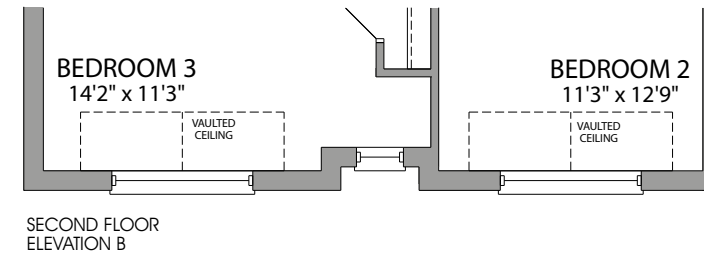

The Ivy 2

Elv. A 2259 sq.ft. Elv. B 2284 sq.ft. Elv. C 2304 sq.ft.

The Ivy 2

Elv. A 2259 sq.ft. Elv. B 2284 sq.ft. Elv. C 2304 sq.ft.

REAR ELEVATION

ELEVATION C

ELEVATION B

ELEVATION A

The Ivy 2 – Elv. A 2259 sq.ft. Elv. B 2284 sq.ft. Elv. C 2304 sq.ft.

REAR ELEVATION

ELEVATION A - 2259 SQ. FT.

ELEVATION B - 2284 SQ. FT.

ELEVATION C - 2304 SQ. FT.

Prices, figures, illustrations, sizes, features and finishes are subject to change without notice. Areas and dimensions are approximate and actual usable floor space may vary from the stated area. Layout may be reverse of the unit purchased. E. & O.E. February 2020