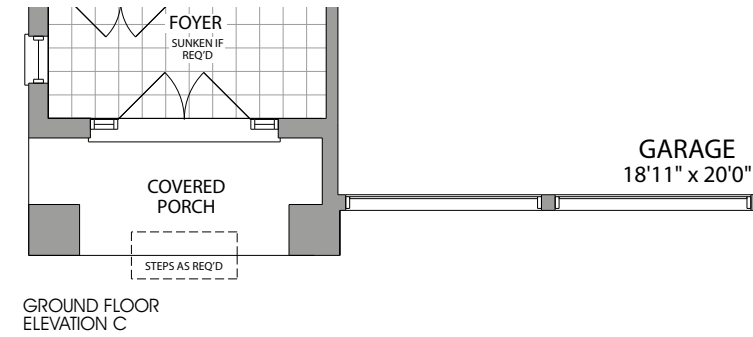

The Ivy 2

Elv. A 2259 sq.ft. Elv. B 2284 sq.ft. Elv. C 2304 sq.ft.

The Ivy 2

Elv. A 2259 sq.ft. Elv. B 2284 sq.ft. Elv. C 2304 sq.ft.

REAR ELEVATION

ELEVATION C

ELEVATION B

ELEVATION A

The Ivy 2 – Elv. A 2259 sq.ft. Elv. B 2284 sq.ft. Elv. C 2304 sq.ft.

REAR ELEVATION

ELEVATION A - 2259 SQ. FT.

ELEVATION B - 2284 SQ. FT.

ELEVATION C - 2304 SQ. FT.

Prices, figures, illustrations, sizes, features and finishes are subject to change without notice. Areas and dimensions are approximate and actual usable floor space may vary from the stated area. Layout may be reverse of the unit purchased. E. & O.E. February 2020