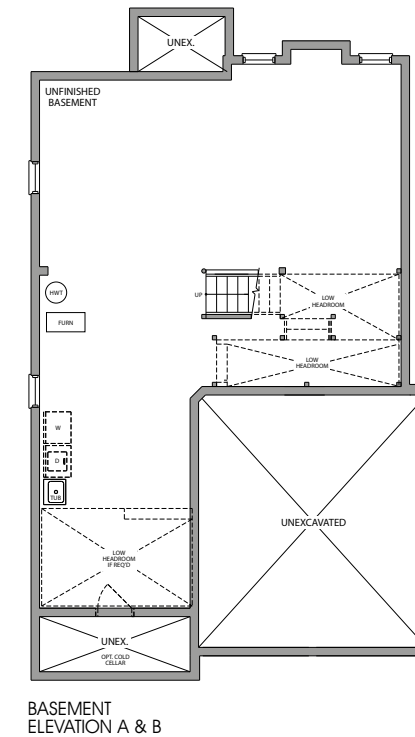

The Ivy 2

Elv. A 2259 sq.ft. Elv. B 2284 sq.ft. Elv. C 2304 sq.ft.

The Ivy 2

Elv. A 2259 sq.ft. Elv. B 2284 sq.ft. Elv. C 2304 sq.ft.

REAR ELEVATION

ELEVATION C

ELEVATION B

ELEVATION A

The Ivy 2 – Elv. A 2259 sq.ft. Elv. B 2284 sq.ft. Elv. C 2304 sq.ft.

REAR ELEVATION

ELEVATION A - 2259 SQ. FT.

ELEVATION B - 2284 SQ. FT.

ELEVATION C - 2304 SQ. FT.

Prices, figures, illustrations, sizes, features and finishes are subject to change without notice. Areas and dimensions are approximate and actual usable floor space may vary from the stated area. Layout may be reverse of the unit purchased. E. & O.E. February 2020