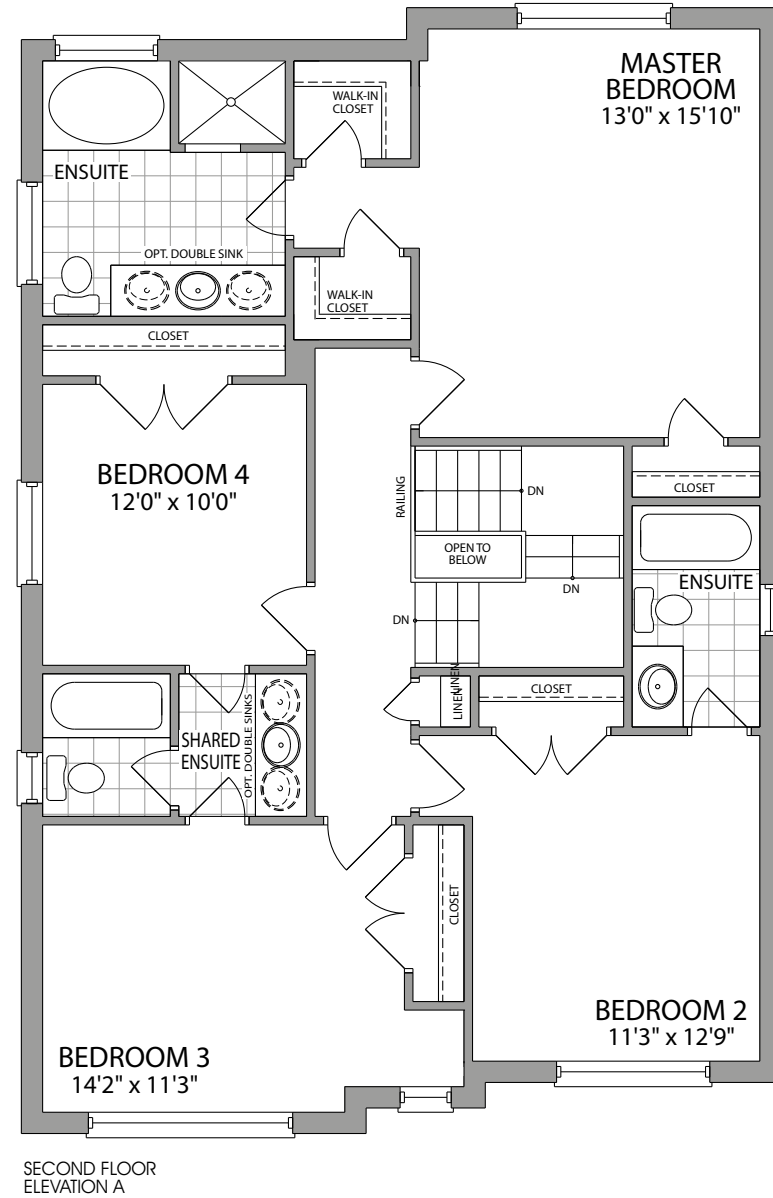

The Ivy 2

Elv. A 2259 sq.ft. Elv. B 2284 sq.ft. Elv. C 2304 sq.ft.

The Ivy 2

Elv. A 2259 sq.ft. Elv. B 2284 sq.ft. Elv. C 2304 sq.ft.

REAR ELEVATION

ELEVATION C

ELEVATION B

ELEVATION A

The Ivy 2 – Elv. A 2259 sq.ft. Elv. B 2284 sq.ft. Elv. C 2304 sq.ft.

REAR ELEVATION

ELEVATION A - 2259 SQ. FT.

ELEVATION B - 2284 SQ. FT.

ELEVATION C - 2304 SQ. FT.

Prices, figures, illustrations, sizes, features and finishes are subject to change without notice. Areas and dimensions are approximate and actual usable floor space may vary from the stated area. Layout may be reverse of the unit purchased. E. & O.E. February 2020