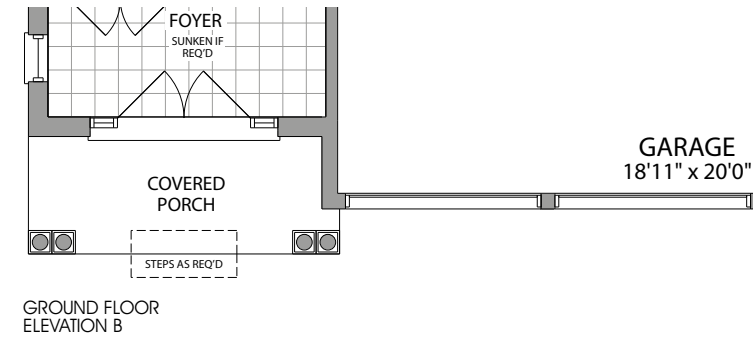

The Ivy 2

Elv. A 2259 sq.ft. Elv. B 2284 sq.ft. Elv. C 2304 sq.ft.

The Ivy 2

Elv. A 2259 sq.ft. Elv. B 2284 sq.ft. Elv. C 2304 sq.ft.

REAR ELEVATION

ELEVATION C

ELEVATION B

ELEVATION A

The Ivy 2 – Elv. A 2259 sq.ft. Elv. B 2284 sq.ft. Elv. C 2304 sq.ft.

REAR ELEVATION

ELEVATION A - 2259 SQ. FT.

ELEVATION B - 2284 SQ. FT.

ELEVATION C - 2304 SQ. FT.

Prices, figures, illustrations, sizes, features and finishes are subject to change without notice. Areas and dimensions are approximate and actual usable floor space may vary from the stated area. Layout may be reverse of the unit purchased. E. & O.E. February 2020