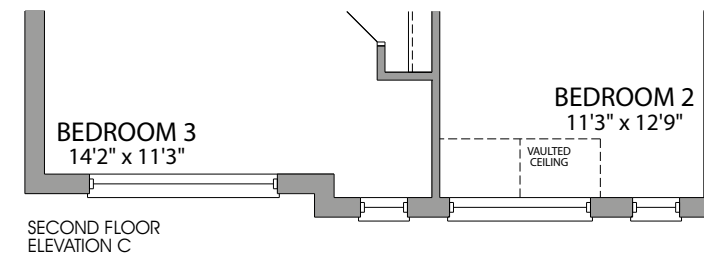

The Ivy 2

Elv. A 2259 sq.ft. Elv. B 2284 sq.ft. Elv. C 2304 sq.ft.

The Ivy 2

Elv. A 2259 sq.ft. Elv. B 2284 sq.ft. Elv. C 2304 sq.ft.

REAR ELEVATION

ELEVATION C

ELEVATION B

ELEVATION A

The Ivy 2 – Elv. A 2259 sq.ft. Elv. B 2284 sq.ft. Elv. C 2304 sq.ft.

REAR ELEVATION

ELEVATION A - 2259 SQ. FT.

ELEVATION B - 2284 SQ. FT.

ELEVATION C - 2304 SQ. FT.

Prices, figures, illustrations, sizes, features and finishes are subject to change without notice. Areas and dimensions are approximate and actual usable floor space may vary from the stated area. Layout may be reverse of the unit purchased. E. & O.E. February 2020