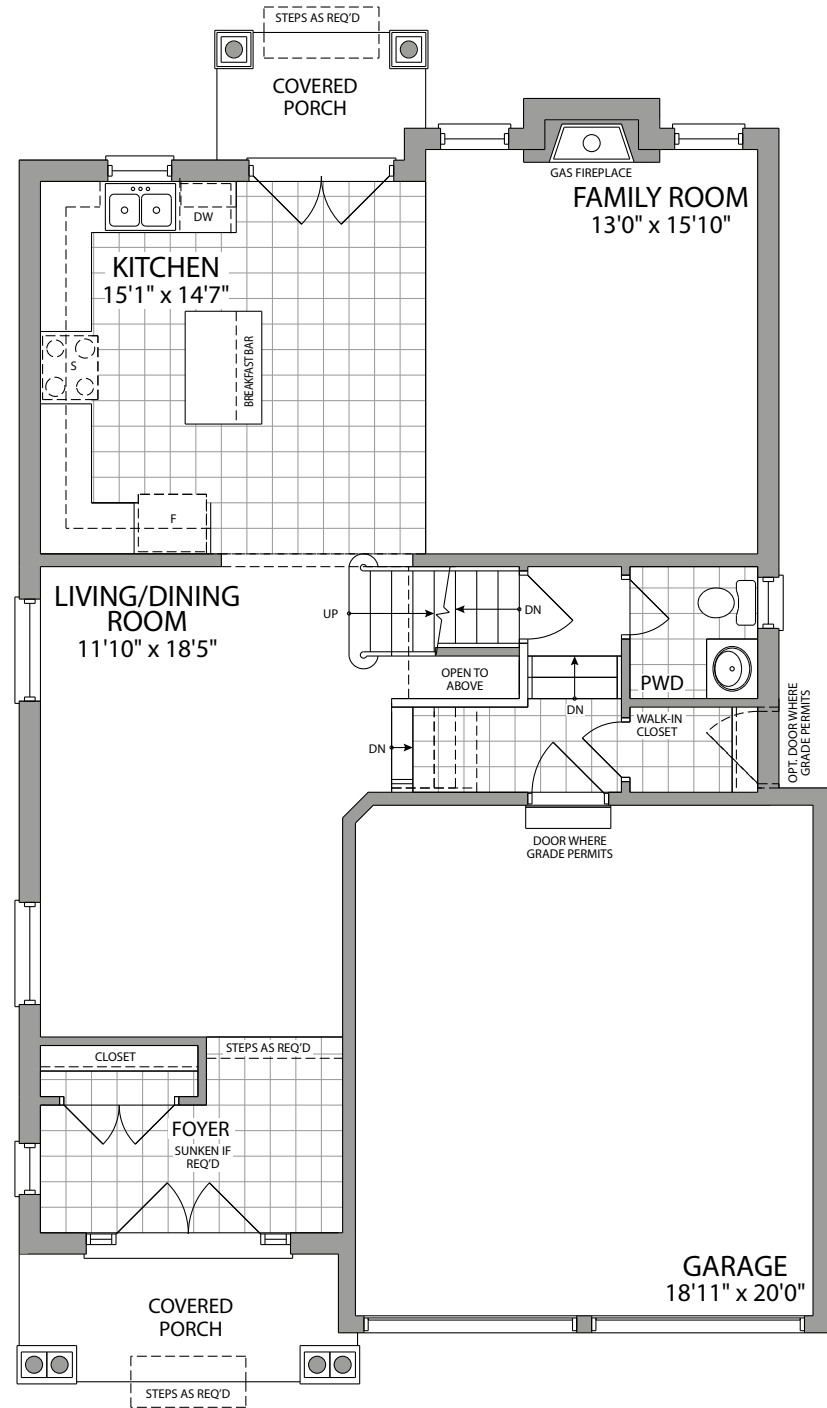

The Ivy 2

Elv. A 2259 sq.ft. Elv. B 2284 sq.ft. Elv. C 2304 sq.ft.

The Ivy 2

Elv. A 2259 sq.ft. Elv. B 2284 sq.ft. Elv. C 2304 sq.ft.

REAR ELEVATION

ELEVATION C

ELEVATION B

ELEVATION A

The Ivy 2 – Elv. A 2259 sq.ft. Elv. B 2284 sq.ft. Elv. C 2304 sq.ft.

REAR ELEVATION

ELEVATION A - 2259 SQ. FT.

ELEVATION B - 2284 SQ. FT.

ELEVATION C - 2304 SQ. FT.

Prices, figures, illustrations, sizes, features and finishes are subject to change without notice. Areas and dimensions are approximate and actual usable floor space may vary from the stated area. Layout may be reverse of the unit purchased. E. & O.E. February 2020