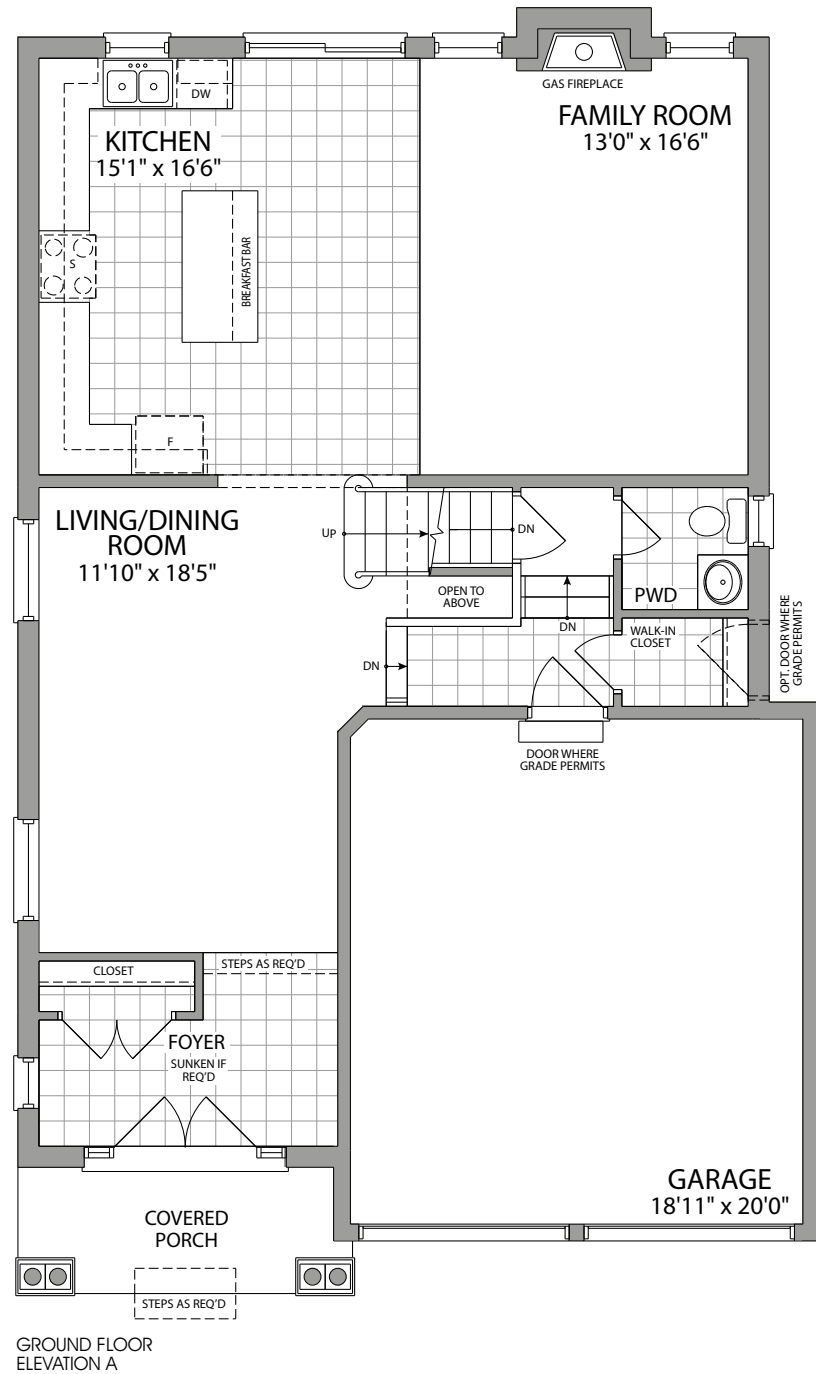

The Ivy

Elv. A 2336 sq.ft. Elv. B 2361 sq.ft. C 2381 sq.ft.

The Ivy

Elv. A 2336 sq.ft. Elv. B 2361 sq.ft. C 2381 sq.ft.

ELEVATION C

ELEVATION B

ELEVATION A

The Ivy – Elev. A 2336 sq.ft. Elev. B 2361 sq.ft. C 2381 sq.ft.

ELEVATION A - 2336 SQ. FT.

ELEVATION B - 2361 SQ. FT.

ELEVATION C - 2381 SQ. FT.

Prices, figures, illustrations, sizes, features and finishes are subject to change without notice. Areas and dimensions are approximate and actual usable floor space may vary from the stated area. Layout may be reverse of the unit purchased. E. & O.E. February 2020