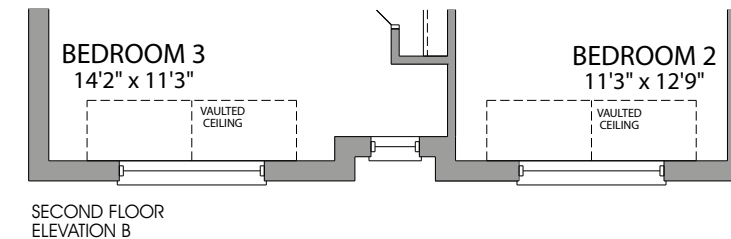

The Ivy

Elv. A 2336 sq.ft. Elv. B 2361 sq.ft. C 2381 sq.ft.

The Ivy

Elv. A 2336 sq.ft. Elv. B 2361 sq.ft. C 2381 sq.ft.

ELEVATION C

ELEVATION B

ELEVATION A

The Ivy – Elev. A 2336 sq.ft. Elev. B 2361 sq.ft. C 2381 sq.ft.

ELEVATION A - 2336 SQ. FT.

ELEVATION B - 2361 SQ. FT.

ELEVATION C - 2381 SQ. FT.

Prices, figures, illustrations, sizes, features and finishes are subject to change without notice. Areas and dimensions are approximate and actual usable floor space may vary from the stated area. Layout may be reverse of the unit purchased. E. & O.E. February 2020