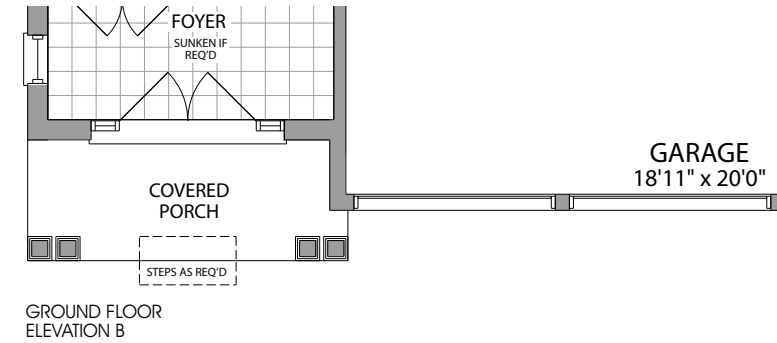

The Ivy

Elv. A 2336 sq.ft. Elv. B 2361 sq.ft. C 2381 sq.ft.

The Ivy

Elv. A 2336 sq.ft. Elv. B 2361 sq.ft. C 2381 sq.ft.

ELEVATION C

ELEVATION B

ELEVATION A

The Ivy – Elev. A 2336 sq.ft. Elev. B 2361 sq.ft. C 2381 sq.ft.

ELEVATION A - 2336 SQ. FT.

ELEVATION B - 2361 SQ. FT.

ELEVATION C - 2381 SQ. FT.

Prices, figures, illustrations, sizes, features and finishes are subject to change without notice. Areas and dimensions are approximate and actual usable floor space may vary from the stated area. Layout may be reverse of the unit purchased. E. & O.E. February 2020