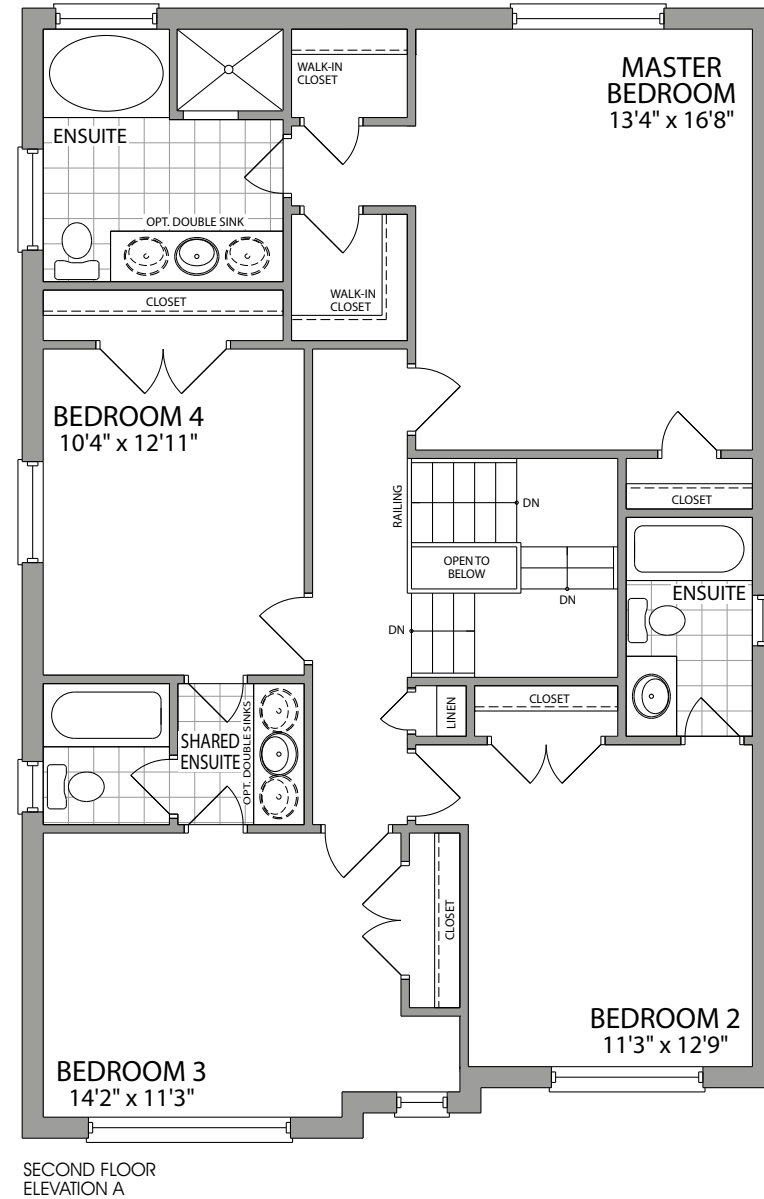

The Ivy

Elv. A 2336 sq.ft. Elv. B 2361 sq.ft. C 2381 sq.ft.

The Ivy

Elv. A 2336 sq.ft. Elv. B 2361 sq.ft. C 2381 sq.ft.

ELEVATION C

ELEVATION B

ELEVATION A

The Ivy – Elev. A 2336 sq.ft. Elev. B 2361 sq.ft. C 2381 sq.ft.

ELEVATION A - 2336 SQ. FT.

ELEVATION B - 2361 SQ. FT.

ELEVATION C - 2381 SQ. FT.

Prices, figures, illustrations, sizes, features and finishes are subject to change without notice. Areas and dimensions are approximate and actual usable floor space may vary from the stated area. Layout may be reverse of the unit purchased. E. & O.E. February 2020