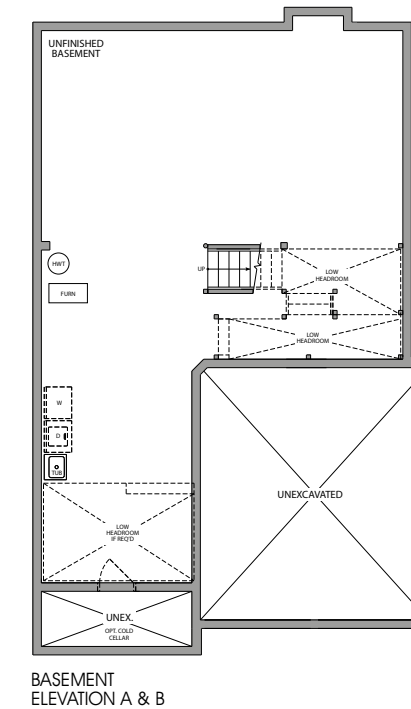

The Ivy

Elv. A 2336 sq.ft. Elv. B 2361 sq.ft. C 2381 sq.ft.

The Ivy

Elv. A 2336 sq.ft. Elv. B 2361 sq.ft. C 2381 sq.ft.

ELEVATION C

ELEVATION B

ELEVATION A

The Ivy – Elev. A 2336 sq.ft. Elev. B 2361 sq.ft. C 2381 sq.ft.

ELEVATION A - 2336 SQ. FT.

ELEVATION B - 2361 SQ. FT.

ELEVATION C - 2381 SQ. FT.

Prices, figures, illustrations, sizes, features and finishes are subject to change without notice. Areas and dimensions are approximate and actual usable floor space may vary from the stated area. Layout may be reverse of the unit purchased. E. & O.E. February 2020