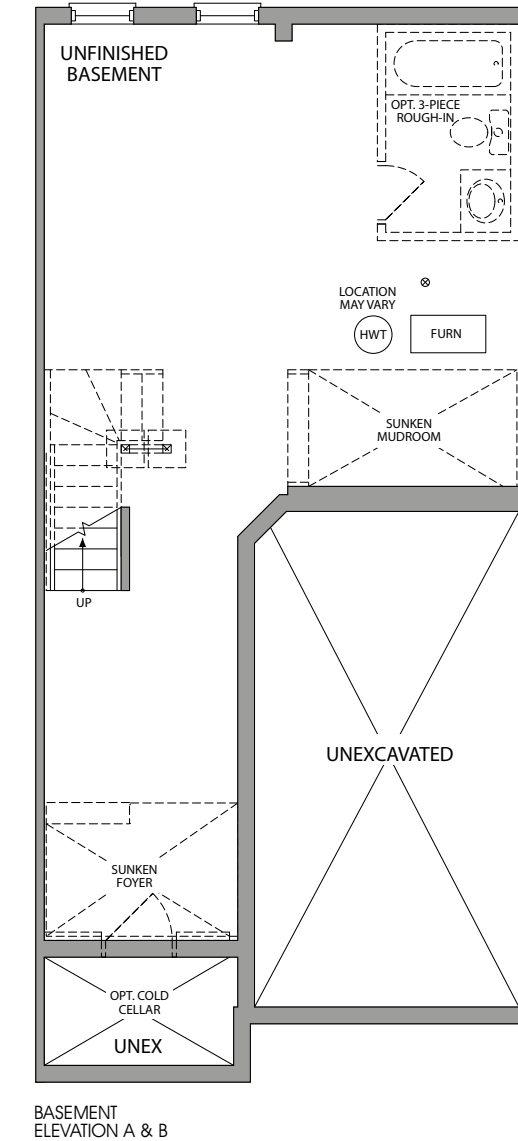

# The Forestgreen – Elv. A 1796 sq.ft. Elv.B 1819 sq.ft.

Prices, figures, illustrations, sizes, features and finishes are subject to change without notice. Areas and dimensions are approximate and actual usable floor space may vary from the stated area. Layout may be reverse of the unit purchased. E. & O.E. February 2020