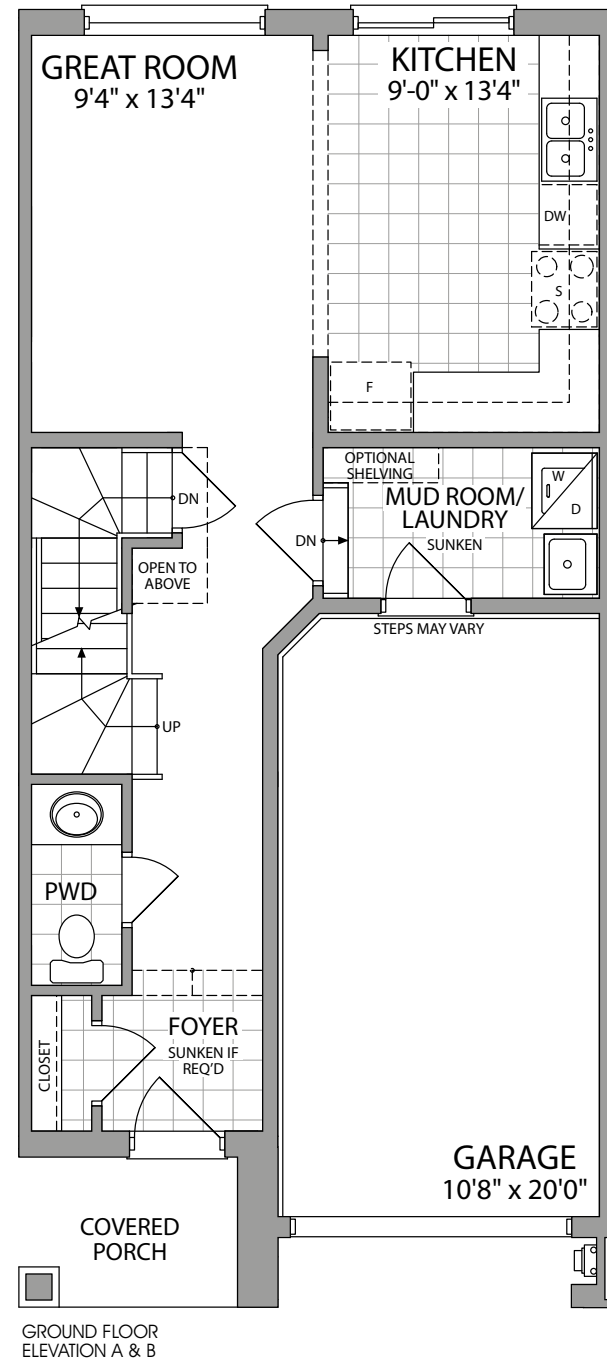

# The Forestgreen – Elv. A 1796 sq.ft. Elv.B 1819 sq.ft.

Prices, figures, illustrations, sizes, features and finishes are subject to change without notice. Areas and dimensions are approximate and actual usable floor space may vary from the stated area. Layout may be reverse of the unit purchased. E. & O.E. February 2020