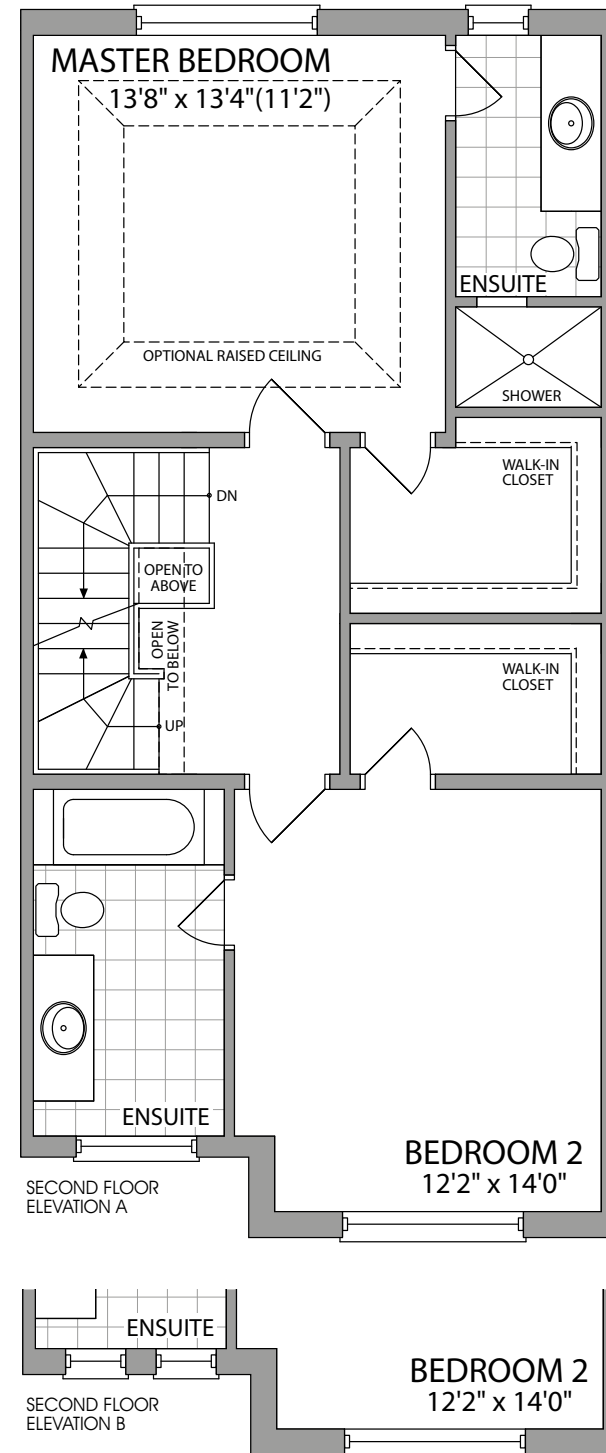

# The Forestgreen – Elv. A 1796 sq.ft. Elv.B 1819 sq.ft.

Prices, figures, illustrations, sizes, features and finishes are subject to change without notice. Areas and dimensions are approximate and actual usable floor space may vary from the stated area. Layout may be reverse of the unit purchased. E. & O.E. February 2020