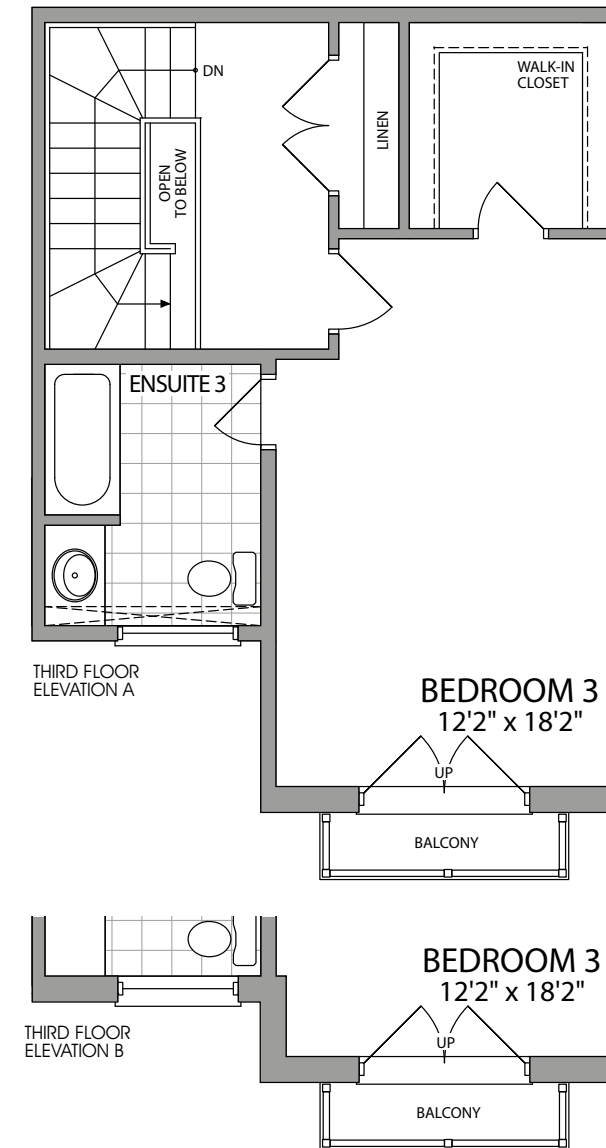

# The Forestgreen – Elv. A 1796 sq.ft. Elv.B 1819 sq.ft.

Prices, figures, illustrations, sizes, features and finishes are subject to change without notice. Areas and dimensions are approximate and actual usable floor space may vary from the stated area. Layout may be reverse of the unit purchased. E. & O.E. February 2020