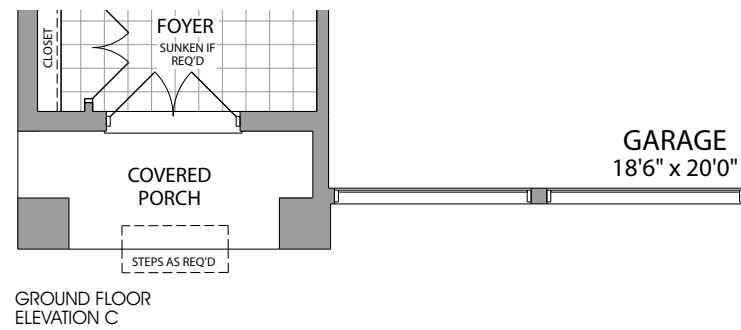

# The Fern 2

Elv. A 2219 sq.ft. Elv. B & C 2336 sq.ft.

# The Fern 2

Elv. A 2219 sq.ft. Elv. B & C 2336 sq.ft.

ELEVATION C

Artist's concept

Artist's concept

ELEVATION B

ELEVATION A

# The Fern 2 – Elev. A 2219 sq.ft. Elev. B & C 2336 sq.ft.

ELEVATION A - 2219 SQ. FT.

ELEVATION B - 2336 SQ. FT.

ELEVATION C - 2336 SQ. FT.

Prices, figures, illustrations, sizes, features and finishes are subject to change without notice. Areas and dimensions are approximate and actual usable floor space may vary from the stated area. Layout may be reverse of the unit purchased. E. & O.E. February 2020