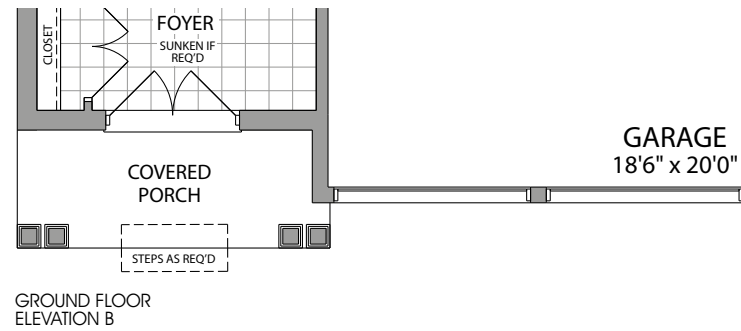

# The Fern 2

Elv. A 2219 sq.ft. Elv. B & C 2336 sq.ft.

# The Fern 2

Elv. A 2219 sq.ft. Elv. B & C 2336 sq.ft.

ELEVATION C

Artist's concept

Artist's concept

ELEVATION B

ELEVATION A

# The Fern 2 – Elev. A 2219 sq.ft. Elev. B & C 2336 sq.ft.

ELEVATION A - 2219 SQ. FT.

ELEVATION B - 2336 SQ. FT.

ELEVATION C - 2336 SQ. FT.

Prices, figures, illustrations, sizes, features and finishes are subject to change without notice. Areas and dimensions are approximate and actual usable floor space may vary from the stated area. Layout may be reverse of the unit purchased. E. & O.E. February 2020