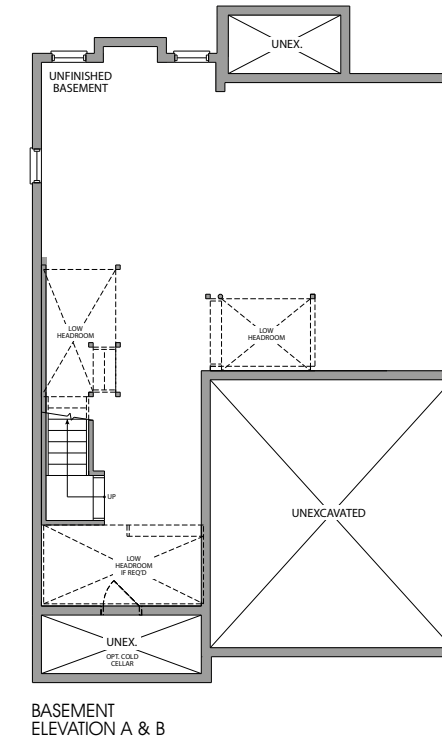

# The Fern 2

Elv. A 2219 sq.ft. Elv. B & C 2336 sq.ft.

# The Fern 2

Elv. A 2219 sq.ft. Elv. B & C 2336 sq.ft.

ELEVATION C

Artist's concept

Artist's concept

ELEVATION B

ELEVATION A

# The Fern 2 – Elev. A 2219 sq.ft. Elev. B & C 2336 sq.ft.

ELEVATION A - 2219 SQ. FT.

ELEVATION B - 2336 SQ. FT.

ELEVATION C - 2336 SQ. FT.

Prices, figures, illustrations, sizes, features and finishes are subject to change without notice. Areas and dimensions are approximate and actual usable floor space may vary from the stated area. Layout may be reverse of the unit purchased. E. & O.E. February 2020