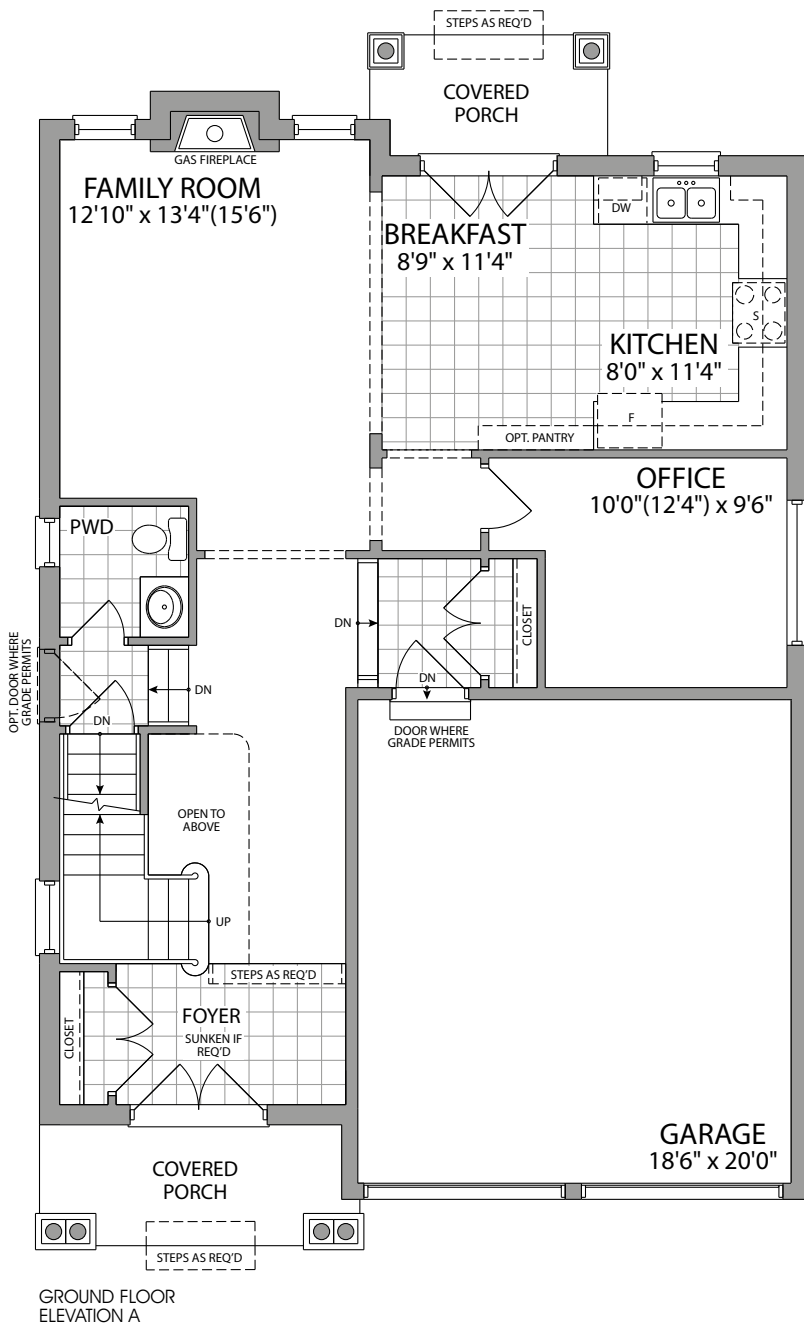

# The Fern 2

Elv. A 2219 sq.ft. Elv. B & C 2336 sq.ft.

# The Fern 2

Elv. A 2219 sq.ft. Elv. B & C 2336 sq.ft.

ELEVATION C

Artist's concept

Artist's concept

ELEVATION B

ELEVATION A

# The Fern 2 – Elev. A 2219 sq.ft. Elev. B & C 2336 sq.ft.

ELEVATION A - 2219 SQ. FT.

ELEVATION B - 2336 SQ. FT.

ELEVATION C - 2336 SQ. FT.

Prices, figures, illustrations, sizes, features and finishes are subject to change without notice. Areas and dimensions are approximate and actual usable floor space may vary from the stated area. Layout may be reverse of the unit purchased. E. & O.E. February 2020