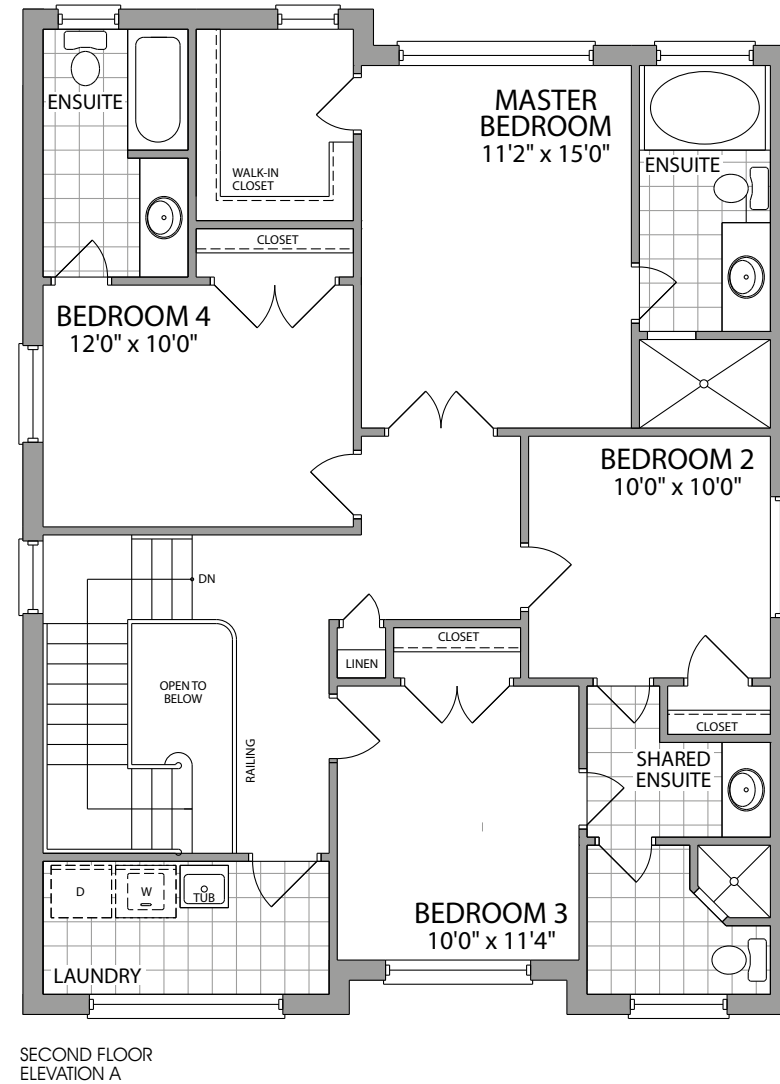

# The Fern 2

Elv. A 2219 sq.ft. Elv. B & C 2336 sq.ft.

# The Fern 2

Elv. A 2219 sq.ft. Elv. B & C 2336 sq.ft.

ELEVATION C

Artist's concept

Artist's concept

ELEVATION B

ELEVATION A

# The Fern 2 – Elev. A 2219 sq.ft. Elev. B & C 2336 sq.ft.

ELEVATION A - 2219 SQ. FT.

ELEVATION B - 2336 SQ. FT.

ELEVATION C - 2336 SQ. FT.

Prices, figures, illustrations, sizes, features and finishes are subject to change without notice. Areas and dimensions are approximate and actual usable floor space may vary from the stated area. Layout may be reverse of the unit purchased. E. & O.E. February 2020