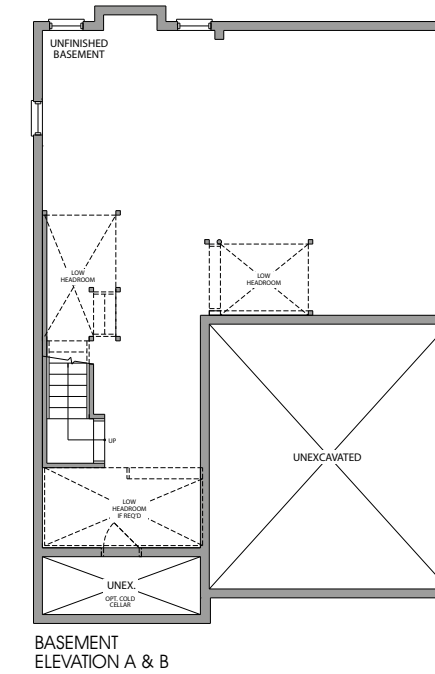

# The Fern

Elv. A, B & C 2176 sq.ft.

# The Fern

Elv. A, B & C 2176 sq.ft.

ELEVATION C

ELEVATION B

ELEVATION A

# The Fern – Elev. A, B & C 2176 sq.ft.

ELEVATION A - 2176 SQ. FT.

ELEVATION B - 2176 SQ. FT.

ELEVATION C - 2176 SQ. FT.

Prices, figures, illustrations, sizes, features and finishes are subject to change without notice. Areas and dimensions are approximate and actual usable floor space may vary from the stated area. Layout may be reverse of the unit purchased. E. & O.E. February 2020