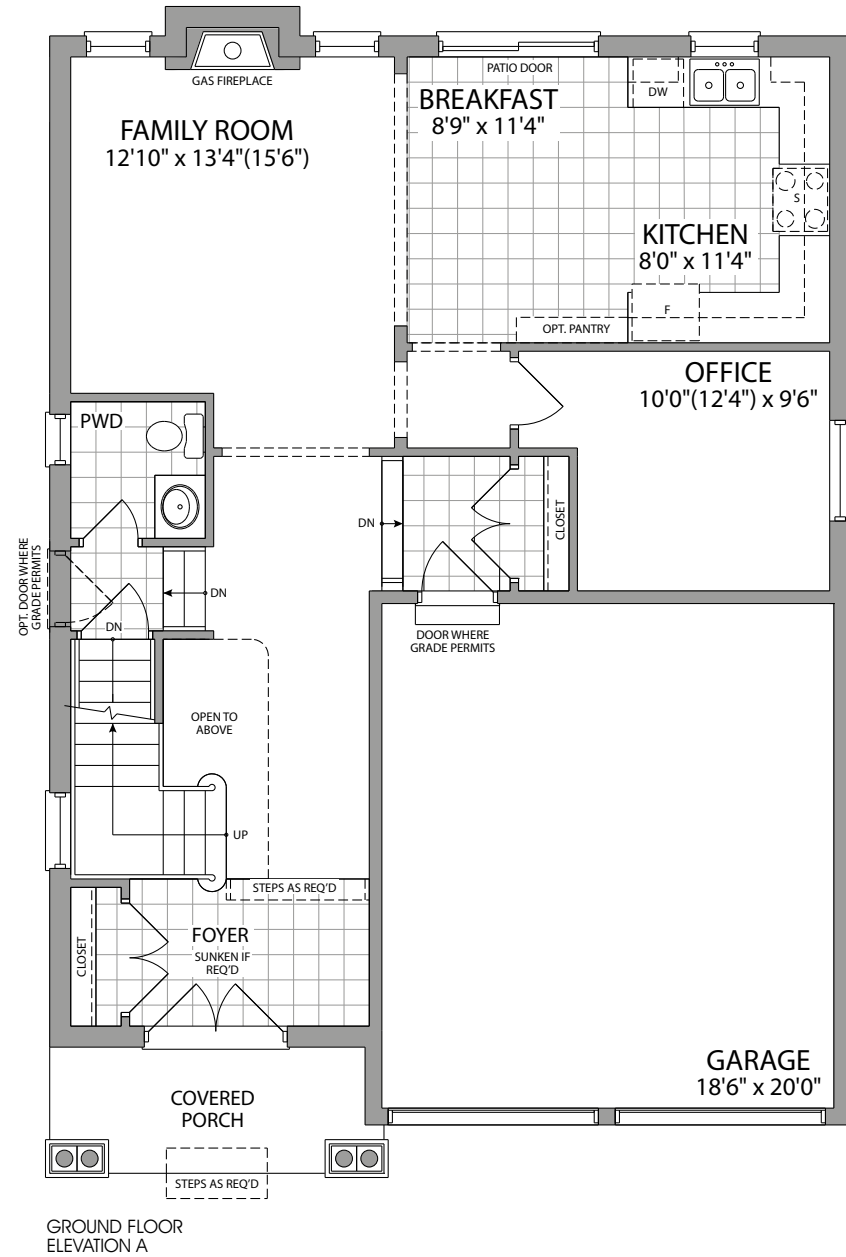

# The Fern

Elv. A, B & C 2176 sq.ft.

# The Fern

Elv. A, B & C 2176 sq.ft.

ELEVATION C

ELEVATION B

ELEVATION A

# The Fern – Elev. A, B & C 2176 sq.ft.

ELEVATION A - 2176 SQ. FT.

ELEVATION B - 2176 SQ. FT.

ELEVATION C - 2176 SQ. FT.

Prices, figures, illustrations, sizes, features and finishes are subject to change without notice. Areas and dimensions are approximate and actual usable floor space may vary from the stated area. Layout may be reverse of the unit purchased. E. & O.E. February 2020