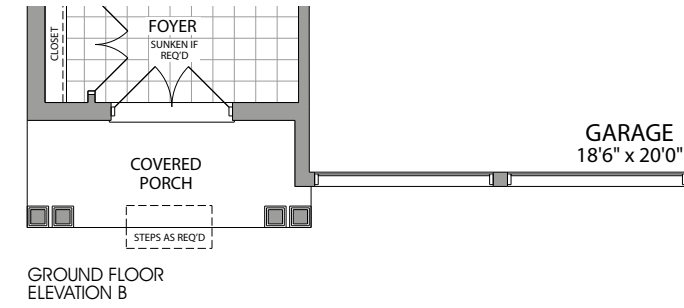

# The Fern

Elv. A, B & C 2176 sq.ft.

# The Fern

Elv. A, B & C 2176 sq.ft.

ELEVATION C

ELEVATION B

ELEVATION A

# The Fern – Elev. A, B & C 2176 sq.ft.

ELEVATION A - 2176 SQ. FT.

ELEVATION B - 2176 SQ. FT.

ELEVATION C - 2176 SQ. FT.

Prices, figures, illustrations, sizes, features and finishes are subject to change without notice. Areas and dimensions are approximate and actual usable floor space may vary from the stated area. Layout may be reverse of the unit purchased. E. & O.E. February 2020