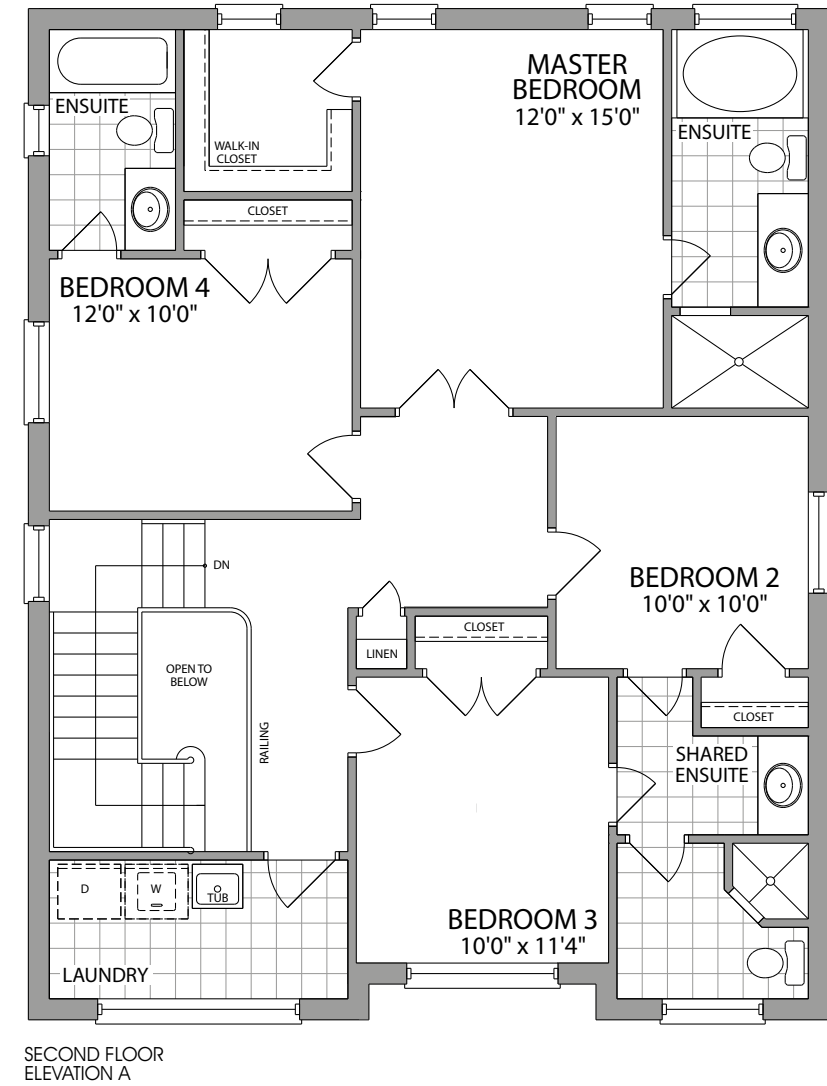

# The Fern

Elv. A, B & C 2176 sq.ft.

# The Fern

Elv. A, B & C 2176 sq.ft.

ELEVATION C

ELEVATION B

ELEVATION A

# The Fern – Elev. A, B & C 2176 sq.ft.

ELEVATION A - 2176 SQ. FT.

ELEVATION B - 2176 SQ. FT.

ELEVATION C - 2176 SQ. FT.

Prices, figures, illustrations, sizes, features and finishes are subject to change without notice. Areas and dimensions are approximate and actual usable floor space may vary from the stated area. Layout may be reverse of the unit purchased. E. & O.E. February 2020