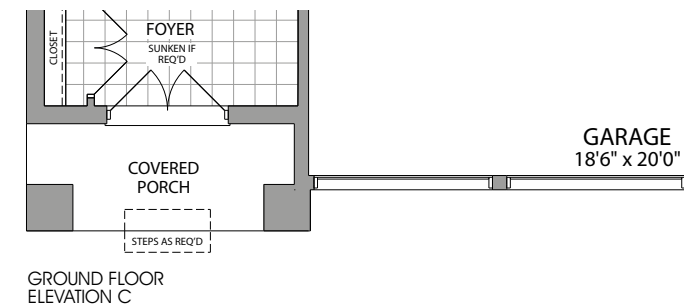

# The Fern

Elv. A, B & C 2176 sq.ft.

# The Fern

Elv. A, B & C 2176 sq.ft.

ELEVATION C

ELEVATION B

ELEVATION A

# The Fern – Elev. A, B & C 2176 sq.ft.

ELEVATION A - 2176 SQ. FT.

ELEVATION B - 2176 SQ. FT.

ELEVATION C - 2176 SQ. FT.

Prices, figures, illustrations, sizes, features and finishes are subject to change without notice. Areas and dimensions are approximate and actual usable floor space may vary from the stated area. Layout may be reverse of the unit purchased. E. & O.E. February 2020