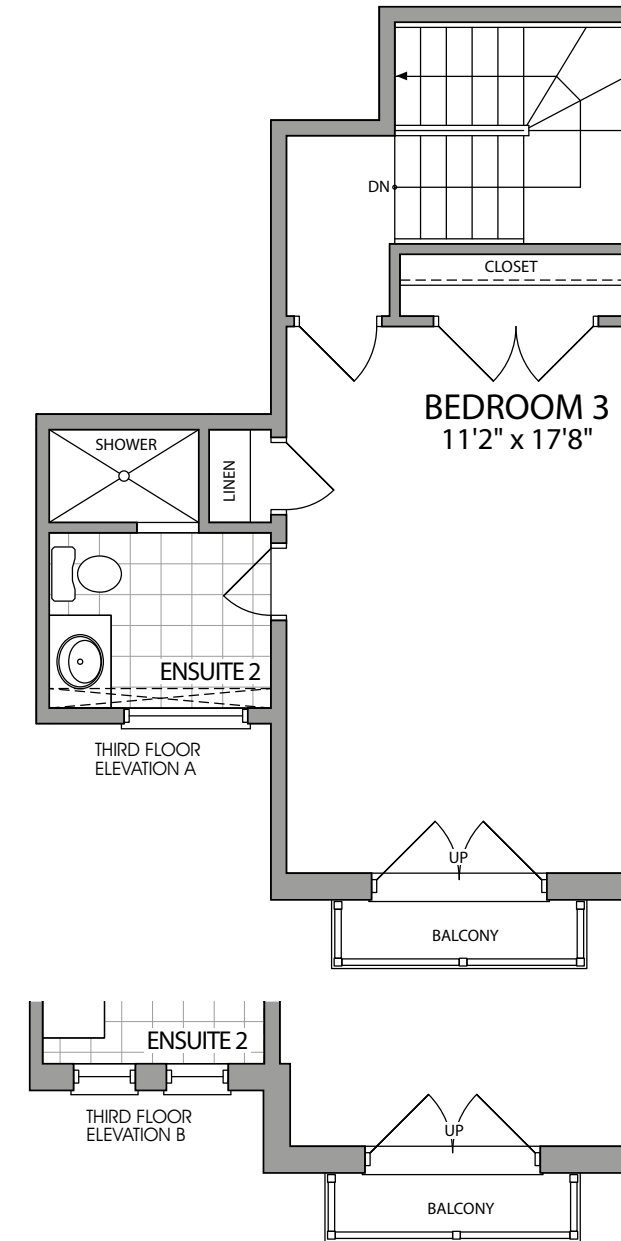

The Evergreen – Elv. A 1733 sq.ft. Elv.B 1756 sq.ft.

Prices, figures, illustrations, sizes, features and finishes are subject to change without notice. Areas and dimensions are approximate and actual usable floor space may vary from the stated area. Layout may be reverse of the unit purchased. E. & O.E. February 2020