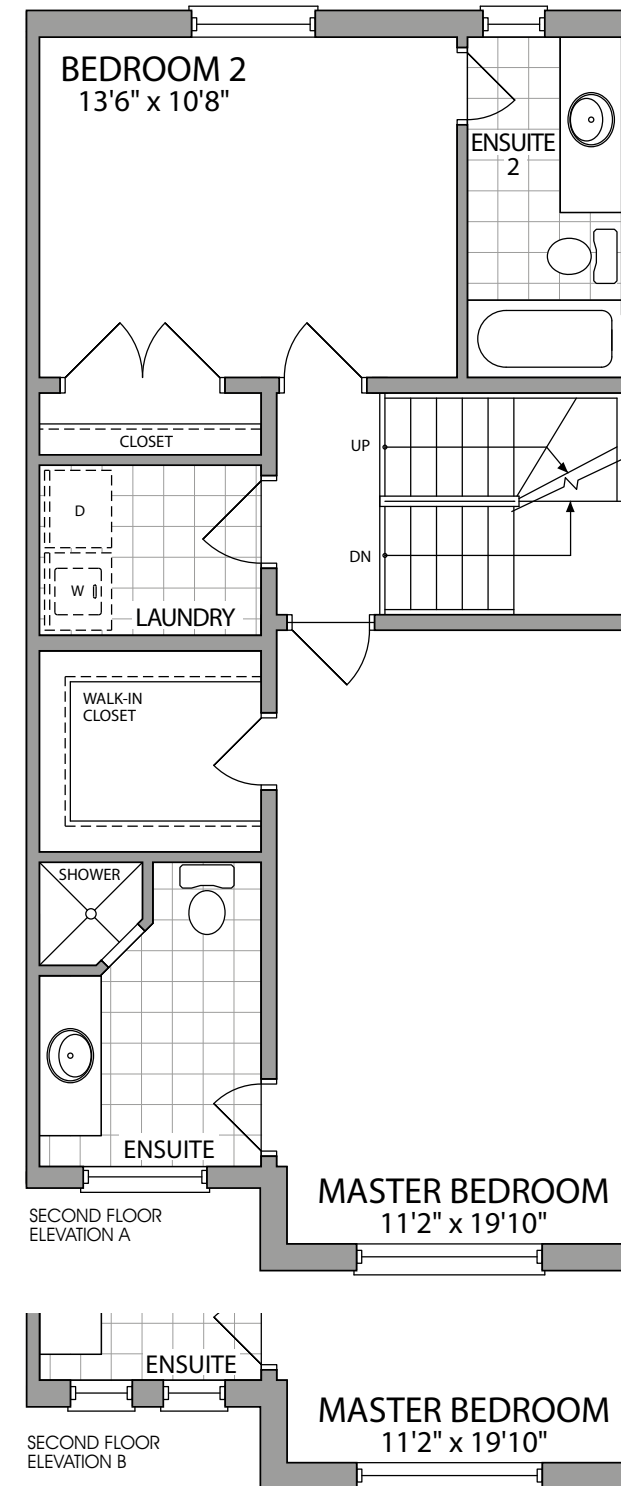

The Evergreen – Elv. A 1733 sq.ft. Elv.B 1756 sq.ft.

Prices, figures, illustrations, sizes, features and finishes are subject to change without notice. Areas and dimensions are approximate and actual usable floor space may vary from the stated area. Layout may be reverse of the unit purchased. E. & O.E. February 2020