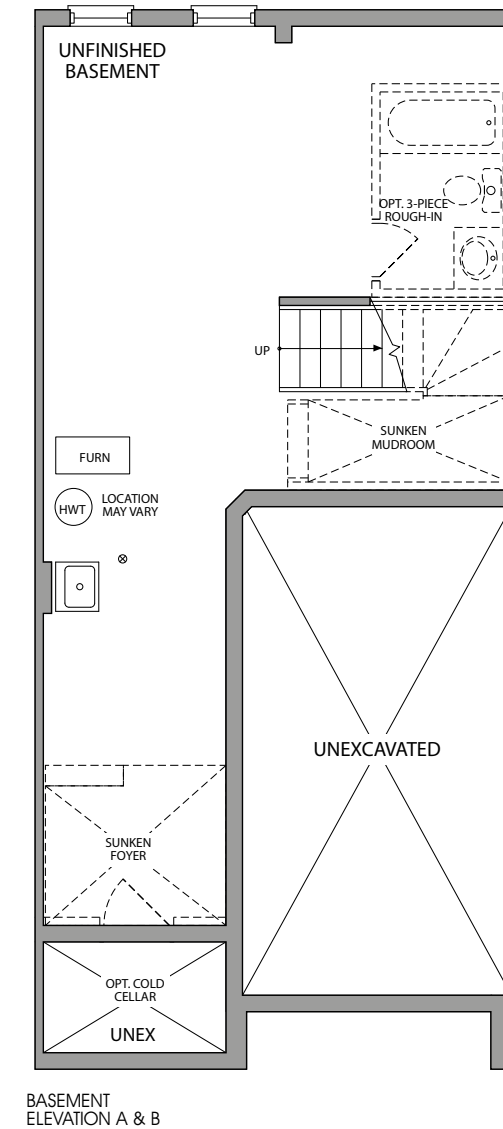

The Evergreen – Elv. A 1733 sq.ft. Elv.B 1756 sq.ft.

Prices, figures, illustrations, sizes, features and finishes are subject to change without notice. Areas and dimensions are approximate and actual usable floor space may vary from the stated area. Layout may be reverse of the unit purchased. E. & O.E. February 2020