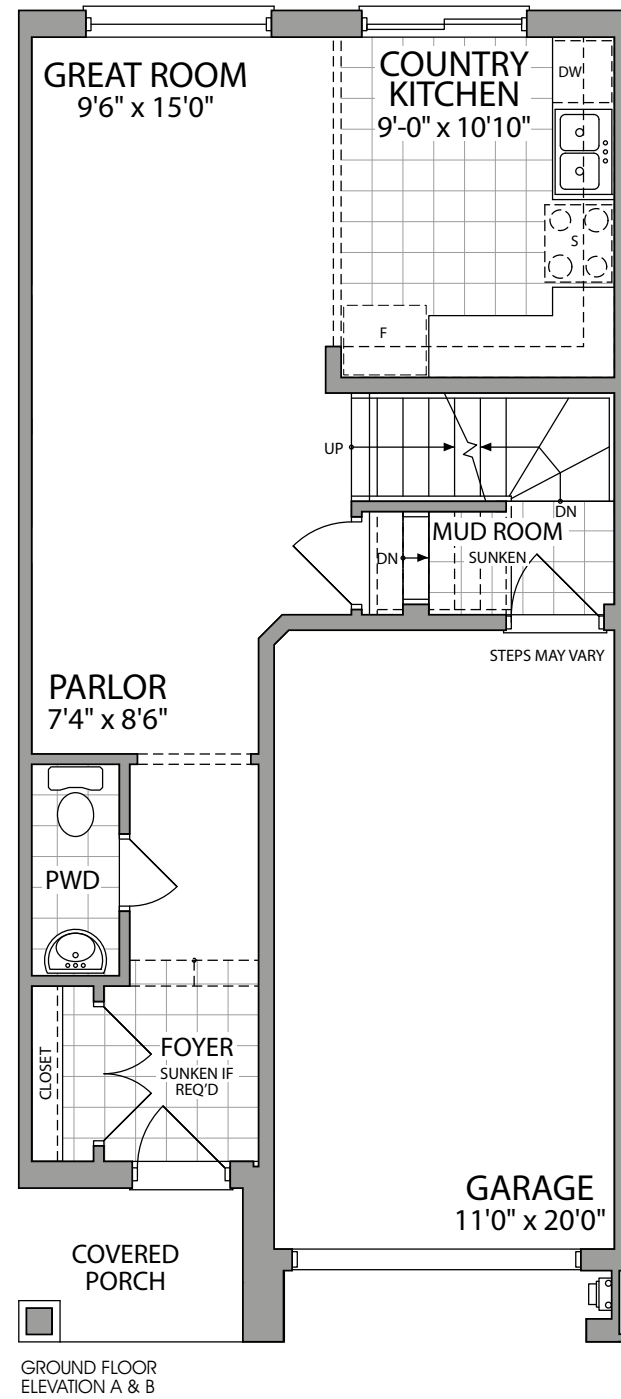

The Evergreen – Elv. A 1733 sq.ft. Elv.B 1756 sq.ft.

Prices, figures, illustrations, sizes, features and finishes are subject to change without notice. Areas and dimensions are approximate and actual usable floor space may vary from the stated area. Layout may be reverse of the unit purchased. E. & O.E. February 2020