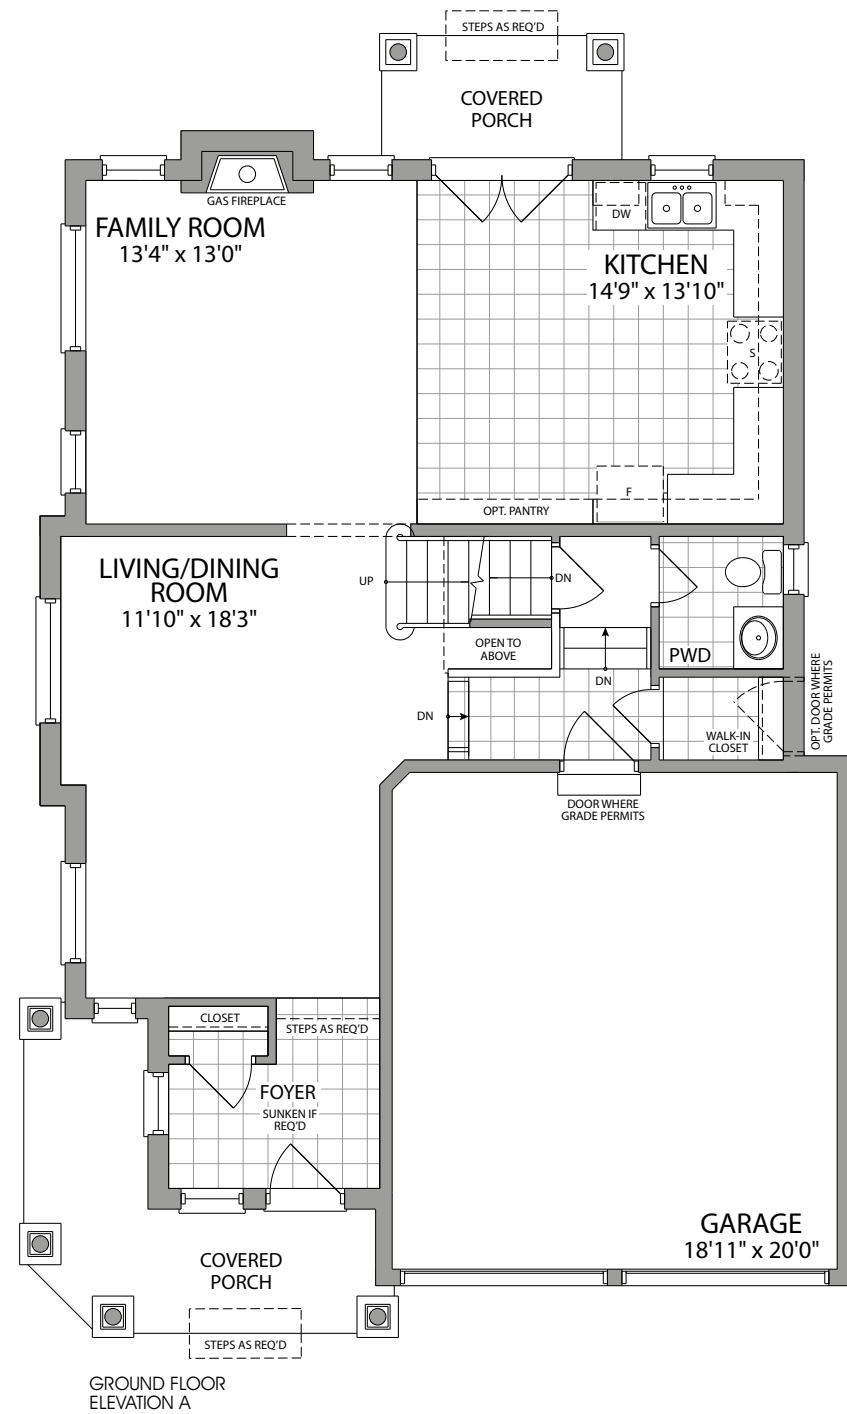

The Camellia 2

Elv. A 2136 sq.ft. Elv. B & C 2146 sq.ft.

The Camellia 2

Elv. A 2136 sq.ft. Elv. B & C 2146 sq.ft.

ELEVATION C

Artist's concept

ELEVATION B

Artist's concept

ELEVATION A

The Camellia 2 – Elev. A 2136 sq.ft. Elev. B & C 2146 sq.ft.

ELEVATION A - 2136 SQ. FT.

ELEVATION B - 2146 SQ. FT.

ELEVATION C - 2146 SQ. FT.

Prices, figures, illustrations, sizes, features and finishes are subject to change without notice. Areas and dimensions are approximate and actual usable floor space may vary from the stated area. Layout may be reverse of the unit purchased. E. & O.E. February 2020