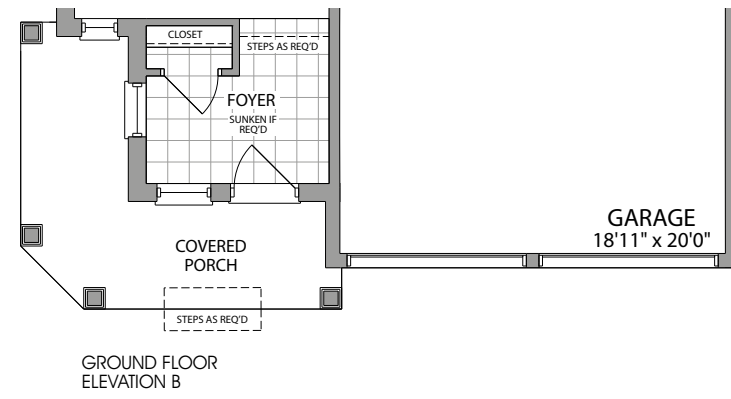

The Camellia 2

Elv. A 2136 sq.ft. Elv. B & C 2146 sq.ft.

The Camellia 2

Elv. A 2136 sq.ft. Elv. B & C 2146 sq.ft.

ELEVATION C

Artist's concept

ELEVATION B

Artist's concept

ELEVATION A

The Camellia 2 – Elev. A 2136 sq.ft. Elev. B & C 2146 sq.ft.

ELEVATION A - 2136 SQ. FT.

ELEVATION B - 2146 SQ. FT.

ELEVATION C - 2146 SQ. FT.

Prices, figures, illustrations, sizes, features and finishes are subject to change without notice. Areas and dimensions are approximate and actual usable floor space may vary from the stated area. Layout may be reverse of the unit purchased. E. & O.E. February 2020