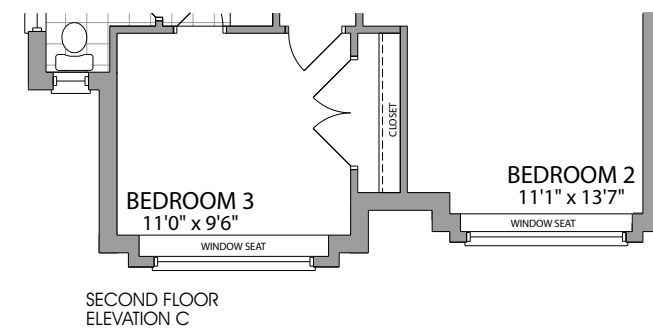

The Camellia 2

Elv. A 2136 sq.ft. Elv. B & C 2146 sq.ft.

The Camellia 2

Elv. A 2136 sq.ft. Elv. B & C 2146 sq.ft.

ELEVATION C

Artist's concept

ELEVATION B

Artist's concept

ELEVATION A

The Camellia 2 – Elev. A 2136 sq.ft. Elev. B & C 2146 sq.ft.

ELEVATION A - 2136 SQ. FT.

ELEVATION B - 2146 SQ. FT.

ELEVATION C - 2146 SQ. FT.

Prices, figures, illustrations, sizes, features and finishes are subject to change without notice. Areas and dimensions are approximate and actual usable floor space may vary from the stated area. Layout may be reverse of the unit purchased. E. & O.E. February 2020