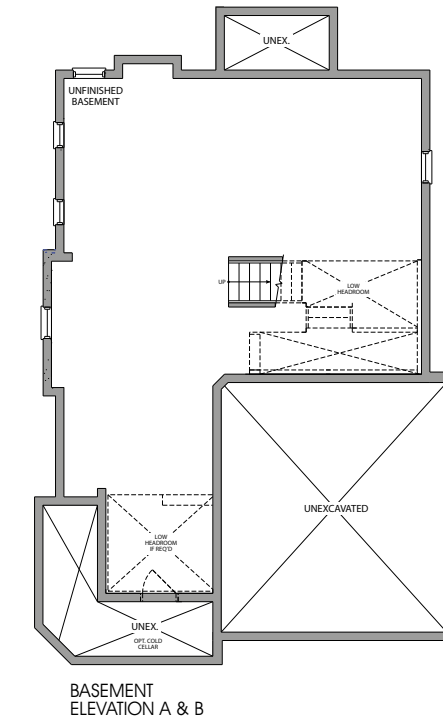

The Camellia 2

Elv. A 2136 sq.ft. Elv. B & C 2146 sq.ft.

The Camellia 2

Elv. A 2136 sq.ft. Elv. B & C 2146 sq.ft.

ELEVATION C

Artist's concept

ELEVATION B

Artist's concept

ELEVATION A

The Camellia 2 – Elev. A 2136 sq.ft. Elev. B & C 2146 sq.ft.

ELEVATION A - 2136 SQ. FT.

ELEVATION B - 2146 SQ. FT.

ELEVATION C - 2146 SQ. FT.

Prices, figures, illustrations, sizes, features and finishes are subject to change without notice. Areas and dimensions are approximate and actual usable floor space may vary from the stated area. Layout may be reverse of the unit purchased. E. & O.E. February 2020