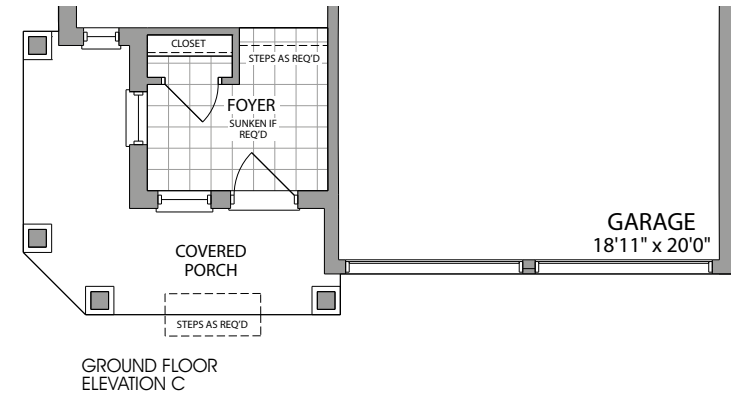

The Camellia 2

Elv. A 2136 sq.ft. Elv. B & C 2146 sq.ft.

The Camellia 2

Elv. A 2136 sq.ft. Elv. B & C 2146 sq.ft.

ELEVATION C

Artist's concept

ELEVATION B

Artist's concept

ELEVATION A

The Camellia 2 – Elev. A 2136 sq.ft. Elev. B & C 2146 sq.ft.

ELEVATION A - 2136 SQ. FT.

ELEVATION B - 2146 SQ. FT.

ELEVATION C - 2146 SQ. FT.

Prices, figures, illustrations, sizes, features and finishes are subject to change without notice. Areas and dimensions are approximate and actual usable floor space may vary from the stated area. Layout may be reverse of the unit purchased. E. & O.E. February 2020