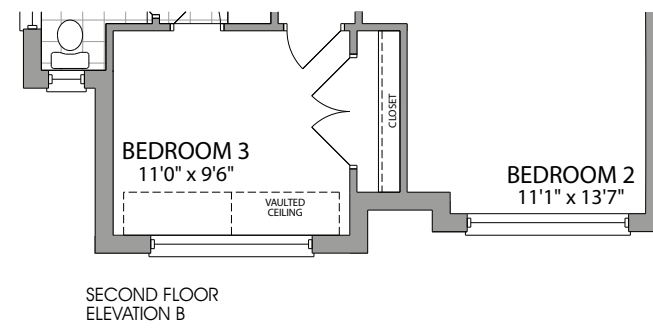

The Camellia 2

Elv. A 2136 sq.ft. Elv. B & C 2146 sq.ft.

The Camellia 2

Elv. A 2136 sq.ft. Elv. B & C 2146 sq.ft.

ELEVATION C

Artist's concept

ELEVATION B

Artist's concept

ELEVATION A

The Camellia 2 – Elev. A 2136 sq.ft. Elev. B & C 2146 sq.ft.

ELEVATION A - 2136 SQ. FT.

ELEVATION B - 2146 SQ. FT.

ELEVATION C - 2146 SQ. FT.

Prices, figures, illustrations, sizes, features and finishes are subject to change without notice. Areas and dimensions are approximate and actual usable floor space may vary from the stated area. Layout may be reverse of the unit purchased. E. & O.E. February 2020