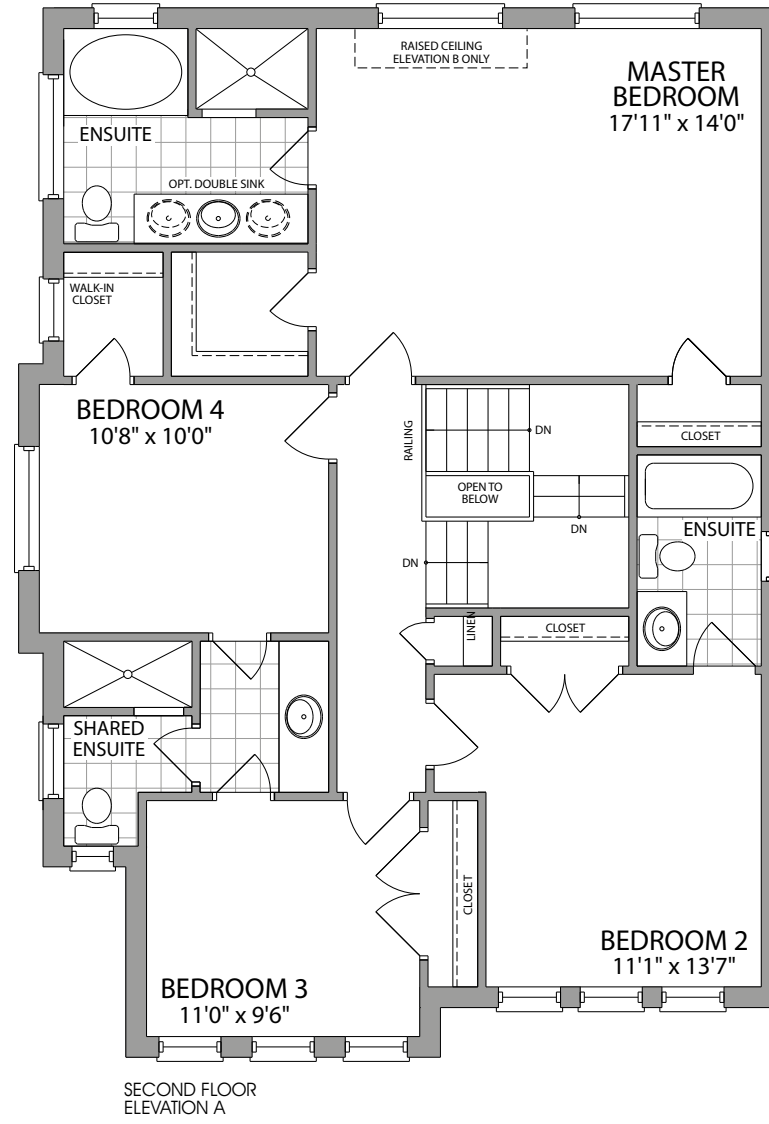

The Camellia 2

Elv. A 2136 sq.ft. Elv. B & C 2146 sq.ft.

The Camellia 2

Elv. A 2136 sq.ft. Elv. B & C 2146 sq.ft.

ELEVATION C

Artist's concept

ELEVATION B

Artist's concept

ELEVATION A

The Camellia 2 – Elev. A 2136 sq.ft. Elev. B & C 2146 sq.ft.

ELEVATION A - 2136 SQ. FT.

ELEVATION B - 2146 SQ. FT.

ELEVATION C - 2146 SQ. FT.

Prices, figures, illustrations, sizes, features and finishes are subject to change without notice. Areas and dimensions are approximate and actual usable floor space may vary from the stated area. Layout may be reverse of the unit purchased. E. & O.E. February 2020