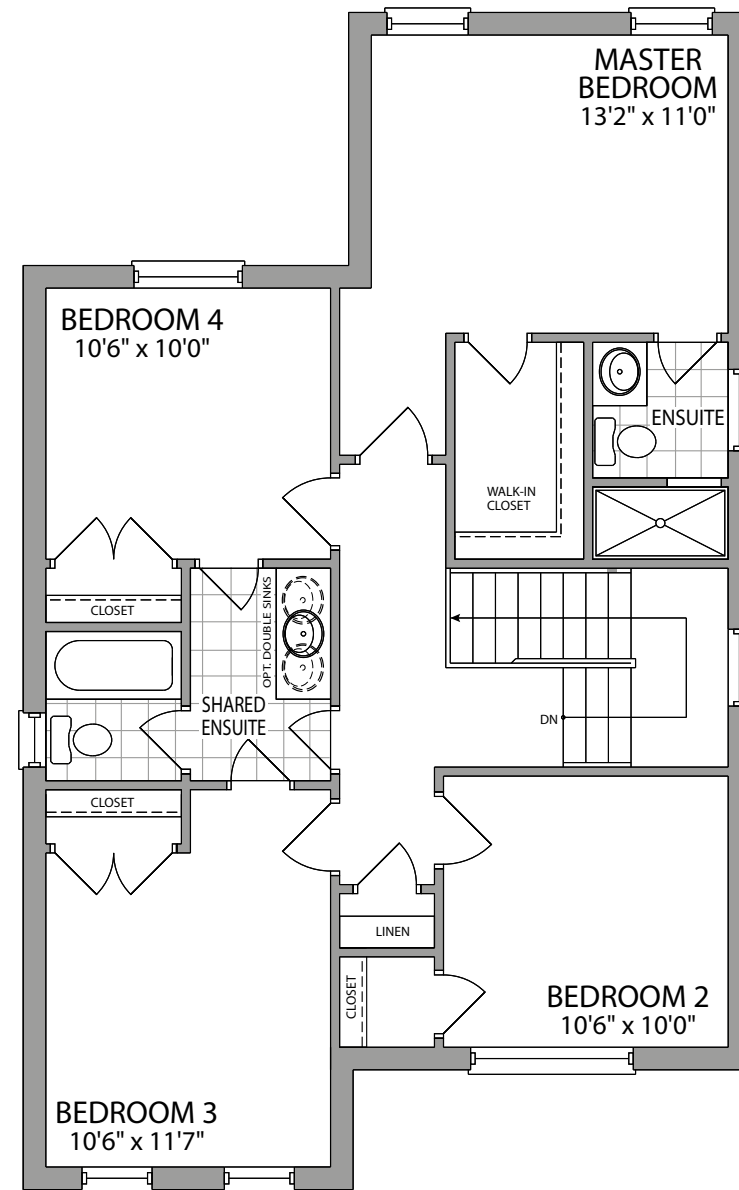

The Aralia

Elv. A 1830 sq.ft.

ELEVATION A

The Aralia – Elev. A 1830 sq.ft.

ELEVATION A - 1830 SQ. FT.

Prices, figures, illustrations, sizes, features and finishes are subject to change without notice. Areas and dimensions are approximate and actual usable floor space may vary from the stated area. Layout may be reverse of the unit purchased. E. & O.E. February 2020

GROUND FLOOR ELEVATION A

SECOND FLOOR ELEVATION A

BASEMENT