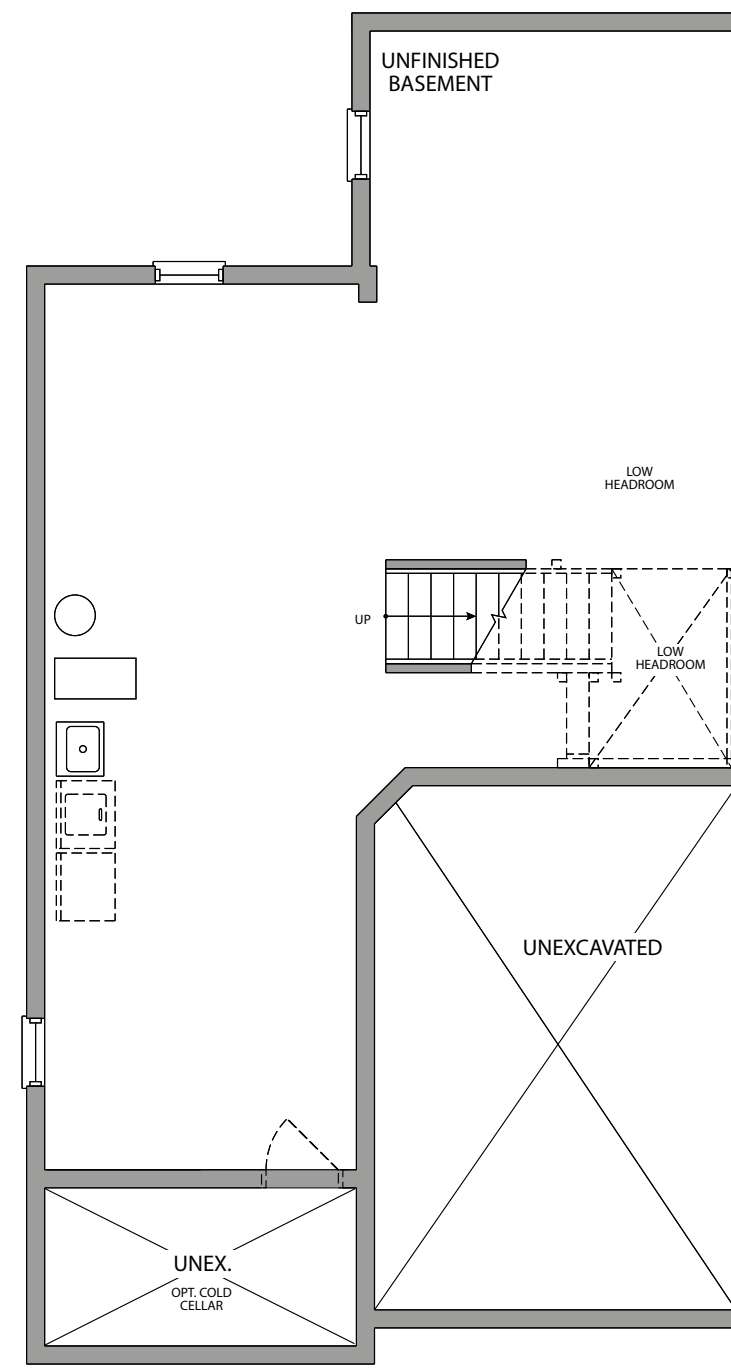

The Aralia

Elv. A 1830 sq.ft.

ELEVATION A

The Aralia – Elev. A 1830 sq.ft.

ELEVATION A - 1830 SQ. FT.

Prices, figures, illustrations, sizes, features and finishes are subject to change without notice. Areas and dimensions are approximate and actual usable floor space may vary from the stated area. Layout may be reverse of the unit purchased. E. & O.E. February 2020

GROUND FLOOR ELEVATION A

SECOND FLOOR ELEVATION A

BASEMENT