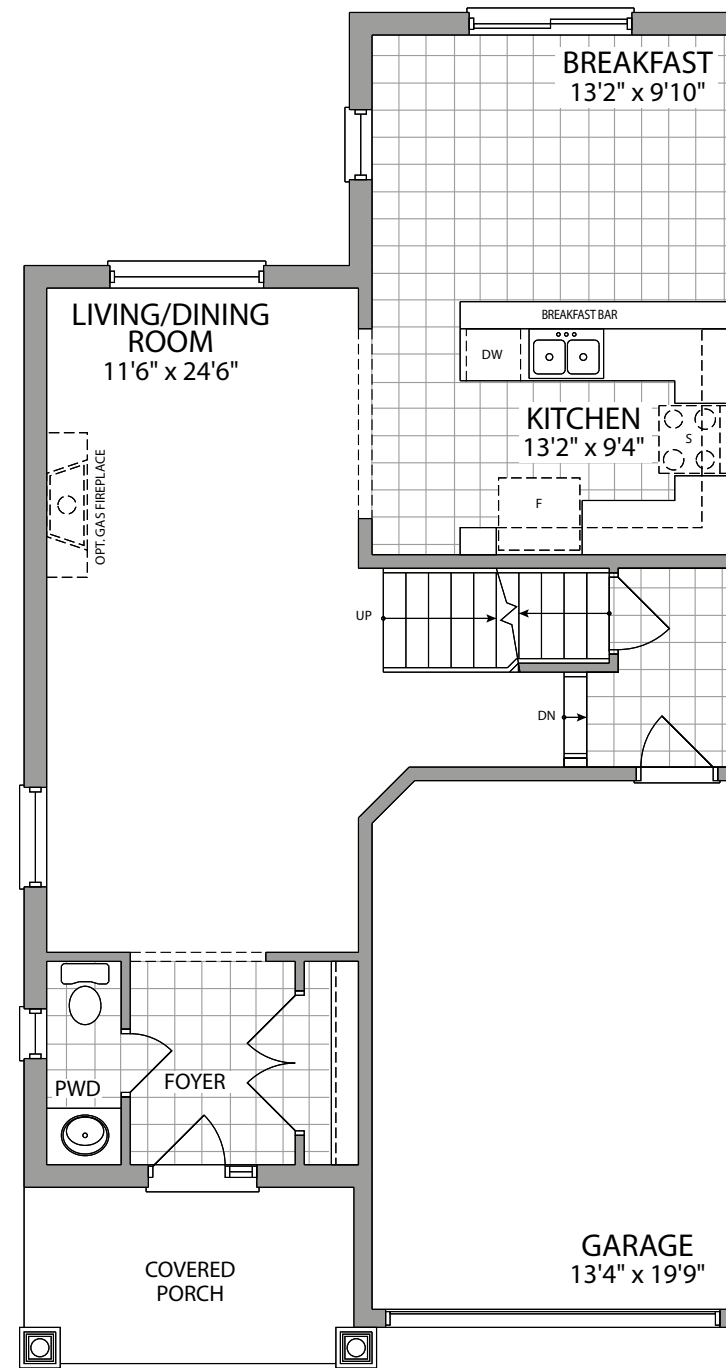

The Aralia

Elv. A 1830 sq.ft.

ELEVATION A

The Aralia – Elev. A 1830 sq.ft.

ELEVATION A - 1830 SQ. FT.

Prices, figures, illustrations, sizes, features and finishes are subject to change without notice. Areas and dimensions are approximate and actual usable floor space may vary from the stated area. Layout may be reverse of the unit purchased. E. & O.E. February 2020

GROUND FLOOR ELEVATION A

SECOND FLOOR ELEVATION A

BASEMENT